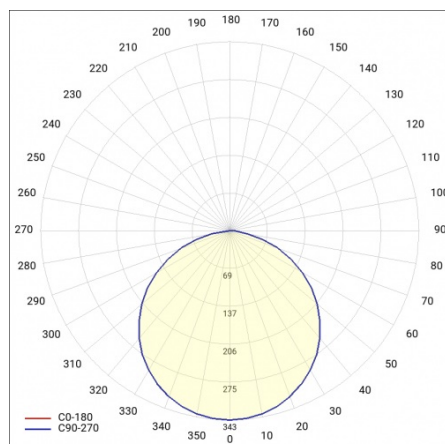

CORIA LED 30W P 4000K

DETAILED CARD

TECHNICAL PARAMETERS TABLE

Nominal power [W]:	30	Dimensions (H/W/T/S) [mm]:	ø400/65
Light source:	LED module	Mounting dimensions [mm]:	ø425
Colour temperature [K]:	4000	Impact resistance:	IK07
Luminous flux [lm]:	3000	Ingress protection:	IP40
Rated power of the luminaire [W]:	35	Mounting version:	recessed
Diffuser type:	OPAL	Working temperature [°C]:	from -17 to +35
Supply voltage [V]:	220-240	Net weight [kg]:	2.650
Frequency [Hz]:	50 - 60	Index:	472688
Luminous efficacy [lm/W]:	85	EAN:	5905963472688
Energy efficiency class:	F	Category type:	downlights
Electrical protection class:	I	CE certificate:	222/2023
Colour rendering index:	>80	Warranty [years]:	5
SDCM:	≤ 3	ETIM class:	EC002892
Power factor:	0.97	Photobiological safety:	Risk Group 1 (no photobiological hazard under normal behavioral limitation)
LED lifespan L70B50 [h]:	50000	Manual:	Download PDF
Beam angle [°]:	120	Pliik LDT:	Download
Diffuser material:	PMMA		
Material of the body:	powder coated steel		
Colour of the body:	white mat		

LIGHT CURVES