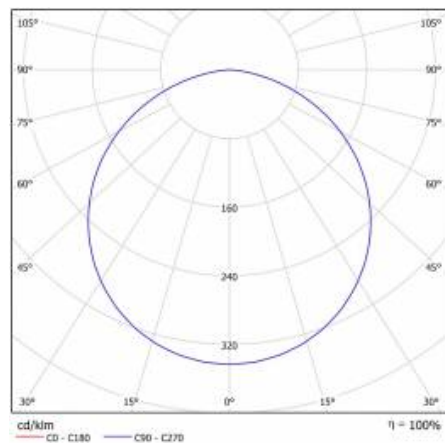

CORIA LED 30W P 4000K

DETAILED CARD

TECHNICAL PARAMETERS TABLE

Light source:	LED module	Material of the body:	powder coated steel
Nominal power [W]:	30	Colour of the body:	white mat
Rated power of the luminaire [W]:	35	Dimensions (H/W/T/S) [mm]:	ø400/65
Supply voltage [V]:	220-240	Mounting dimensions [mm]:	ø425
Frequency [Hz]:	50 - 60	Impact resistance:	IK07
Luminous flux [lm]:	3000	Ingress protection:	IP40
Luminous efficacy [lm/W]:	85	Mounting version:	recessed
Energy efficiency class:	F	Working temperature [°C]:	from -17 to +35
Electrical protection class:	I	Net weight [kg]:	2.650
Colour temperature [K]:	4000	Index:	472688
Colour rendering index:	>80	EAN:	5905963472688
SDCM:	≤ 3	Category type:	downlights
Power factor:	0.97	CE certificate:	222/2023
LED lifespan L70B50 [h]:	50000	Warranty [years]:	5
Beam angle [°]:	120	ETIM class:	EC002892
Diffuser material:	PMMA	Photobiological safety:	Risk Group 1 (no photobiological hazard under normal behavioral limitation)
Diffuser type:	OPAL	Manual:	Download PDF

LIGHT CURVES