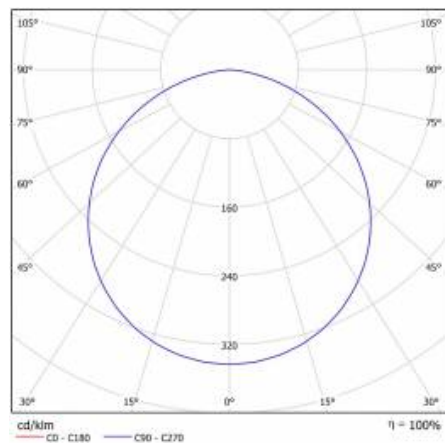

CORIA LED 30W P 3000K

DETAILED CARD

TECHNICAL PARAMETERS TABLE

Light source:	LED module	Material of the body:	powder coated steel
Nominal power [W]:	30	Colour of the body:	white mat
Rated power of the luminaire [W]:	35	Dimensions (H/W/T/S) [mm]:	ø400/65
Supply voltage [V]:	220-240	Mounting dimensions [mm]:	ø425
Frequency [Hz]:	50 - 60	Impact resistance:	IK07
Luminous flux [lm]:	2850	Ingress protection:	IP40
Luminous efficacy [lm/W]:	81	Mounting version:	recessed
Energy efficiency class:	F	Working temperature [°C]:	from -17 to +35
Electrical protection class:	I	Net weight [kg]:	2.650
Colour temperature [K]:	3000	Index:	472695
Colour rendering index:	>80	EAN:	5905963472695
SDCM:	≤ 3	Category type:	downlights
Power factor:	0.97	CE certificate:	222/2023
LED lifespan L70B50 [h]:	50000	Warranty [years]:	5
Beam angle [°]:	120	ETIM class:	EC002892
Diffuser material:	PMMA	Photobiological safety:	Risk Group 1 (no photobiological hazard under normal behavioral limitation)
Diffuser type:	OPAL	Manual:	Download PDF

LIGHT CURVES