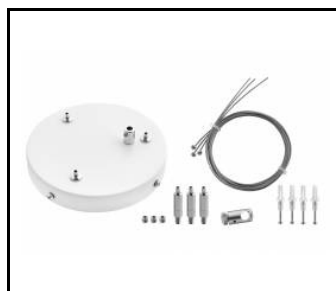

CHARACTERISTICS

Round LED luminaire with a big diameter and an integrated energy-saving light source guarantees high luminous flux and even light distribution. Its body is made of white powder coated steel, and the diffuser is made of opal PMMA. It works perfectly while designing new applications as well as replacing traditional luminaires with energy-saving LED solutions. Suspension and electrical cords are not included (available as accessories).

Coria Hang set 2 fi 100 white dali (556708)

Coria Hang set 2 fi 100 black (556692)

Coria Hang set 2 fi 120 black dali (556715)

Coria Hang set 3 fi 150 white (556722)

Coria Hang set 3 fi 150 white dali (556746)