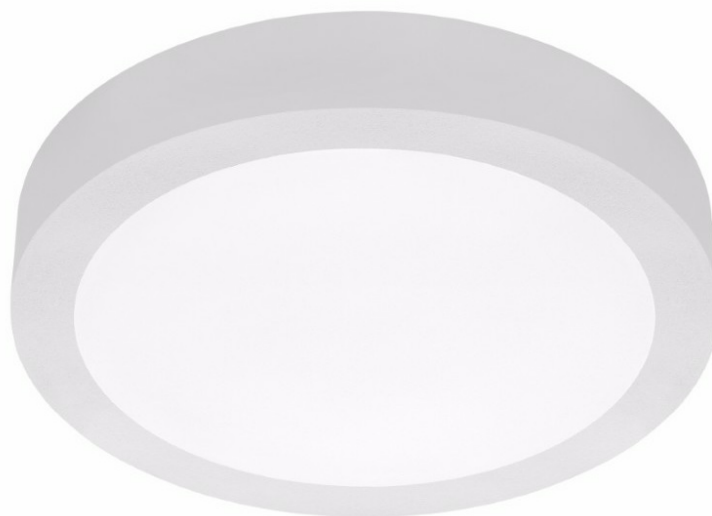

CORIA LED 30W N 4000K

DETAILED CARD

TECHNICAL PARAMETERS

Index:	472664
Ingress protection:	IP40
Nominal power [W]:	30
Luminous flux [lm]*:	3000
Colour temperature [K]:	4000
Colour rendering index:	>80
Energy efficiency class:	F
Material of the body:	powder coated steel
Colour of the body:	white mat
Diffuser material:	PMMA

CHARACTERISTICS

Round LED luminaire with a big diameter and an integrated energy-saving light source guarantees high luminous flux and even light distribution. Its body is made of white powder coated steel, and the diffuser is made of opal PMMA. It works perfectly while designing new applications as well as replacing traditional luminaires with energy-saving LED solutions. Suspension and electrical cords are not included (available as accessories).

CORIA LED 30W N 4000K

DETAILED CARD

TECHNICAL PARAMETERS TABLE

Nominal power [W]:	30	Dimensions (H/W/T/S) [mm]:	ø400/65
Light source:	LED module	Mounting dimensions [mm]:	ø385
Colour temperature [K]:	4000	Impact resistance:	IK07
Luminous flux [lm]:	3000	Ingress protection:	IP40
Rated power of the luminaire [W]:	35	Mounting version:	surface
Diffuser type:	OPAL	Working temperature [°C]:	from -15 to +35
Supply voltage [V]:	220-240	Net weight [kg]:	2.500
Frequency [Hz]:	50 - 60	Index:	472664
Luminous efficacy [lm/W]:	85	EAN:	5905963472664
Energy efficiency class:	F	Category type:	downlights
Electrical protection class:	I	CE certificate:	222/2023
Colour rendering index:	>80	Warranty [years]:	5
SDCM:	≤ 3	ETIM class:	EC002892
Power factor:	0.97	Photobiological safety:	Risk Group 1 (no photobiological hazard under normal behavioral limitation)
LED lifespan L70B50 [h]:	50000	Manual:	Download PDF
Beam angle [°]:	120	Pliik LDT:	Download
Diffuser material:	PMMA		
Material of the body:	powder coated steel		
Colour of the body:	white mat		