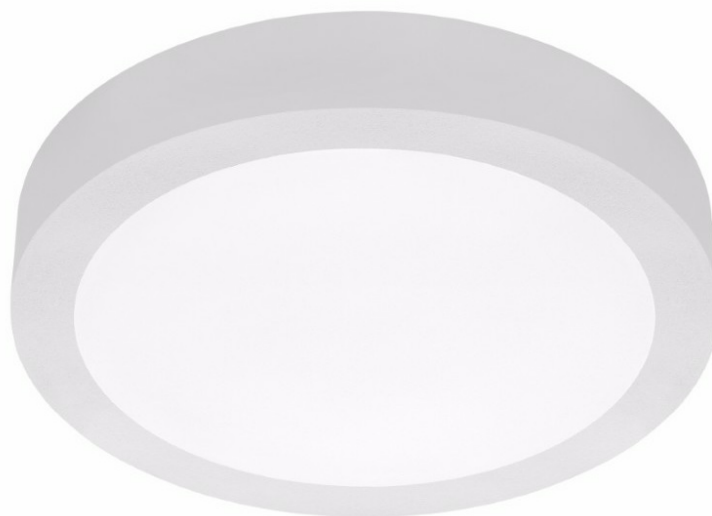

# CORIA LED 30W N 4000K

DETAILED CARD

## TECHNICAL PARAMETERS

<b>Index:</b>	472664
<b>Ingress protection:</b>	IP40
<b>Nominal power [W]:</b>	30
<b>Luminous flux [lm]*:</b>	3000
<b>Colour temperature [K]:</b>	4000
<b>Colour rendering index:</b>	>80
<b>Energy efficiency class:</b>	F
<b>Material of the body:</b>	powder coated steel
<b>Colour of the body:</b>	white mat
<b>Diffuser material:</b>	PMMA

## CHARACTERISTICS

Round LED luminaire with a big diameter and an integrated energy-saving light source guarantees high luminous flux and even light distribution. Its body is made of white powder coated steel, and the diffuser is made of opal PMMA. It works perfectly while designing new applications as well as replacing traditional luminaires with energy-saving LED solutions. Suspension and electrical cords are not included (available as accessories).

## TECHNICAL PARAMETERS TABLE

Light source:	LED module	Material of the body:	powder coated steel
Nominal power [W]:	30	Colour of the body:	white mat
Rated power of the luminaire [W]:	35	Dimensions (H/W/T/S) [mm]:	ø400/65
Supply voltage [V]:	220-240	Mounting dimensions [mm]:	ø385
Frequency [Hz]:	50 - 60	Impact resistance:	IK07
Luminous flux [lm]:	3000	Ingress protection:	IP40
Luminous efficacy [lm/W]:	85	Mounting version:	surface
Energy efficiency class:	F	Working temperature [°C]:	from -15 to +35
Electrical protection class:	I	Net weight [kg]:	2.500
Colour temperature [K]:	4000	Index:	472664
Colour rendering index:	>80	EAN:	5905963472664
SDCM:	≤ 3	Category type:	downlights
Power factor:	0.97	CE certificate:	<a href="#">222/2023</a>
LED lifespan L70B50 [h]:	50000	Warranty [years]:	5
Beam angle [°]:	120	ETIM class:	EC002892
Diffuser material:	PMMA	Photobiological safety:	Risk Group 1 (no photobiological hazard under normal behavioral limitation)
Diffuser type:	OPAL	Manual:	<a href="#">Download PDF</a>