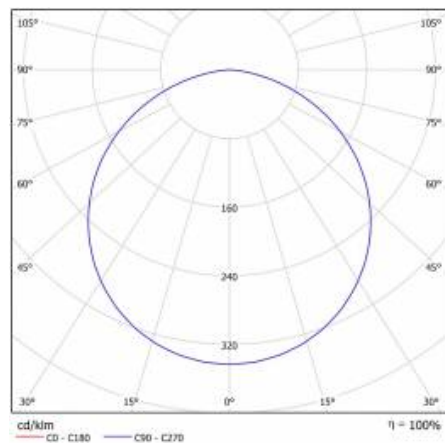

CORIA LED 30W N 4000K

DETAILED CARD

TECHNICAL PARAMETERS TABLE

Light source:	LED module	Material of the body:	powder coated steel
Nominal power [W]:	30	Colour of the body:	white mat
Rated power of the luminaire [W]:	35	Dimensions (H/W/T/S) [mm]:	ø400/65
Supply voltage [V]:	220-240	Mounting dimensions [mm]:	ø385
Frequency [Hz]:	50 - 60	Impact resistance:	IK07
Luminous flux [lm]:	3000	Ingress protection:	IP40
Luminous efficacy [lm/W]:	85	Mounting version:	surface
Energy efficiency class:	F	Working temperature [°C]:	from -15 to +35
Electrical protection class:	I	Net weight [kg]:	2.500
Colour temperature [K]:	4000	Index:	472664
Colour rendering index:	>80	EAN:	5905963472664
SDCM:	≤ 3	Category type:	downlights
Power factor:	0.97	CE certificate:	222/2023
LED lifespan L70B50 [h]:	50000	Warranty [years]:	5
Beam angle [°]:	120	ETIM class:	EC002892
Diffuser material:	PMMA	Photobiological safety:	Risk Group 1 (no photobiological hazard under normal behavioral limitation)
Diffuser type:	OPAL	Manual:	Download PDF

LIGHT CURVES