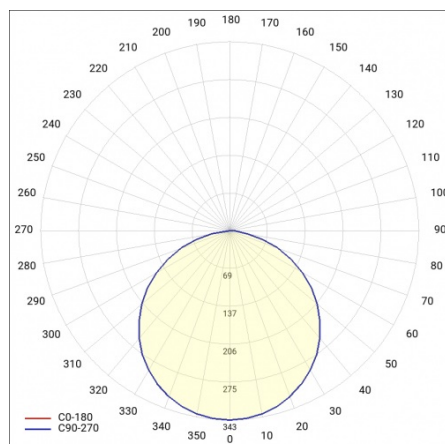

CORIA LED 30W N 4000K

DETAILED CARD

TECHNICAL PARAMETERS TABLE

Nominal power [W]:	30	Dimensions (H/W/T/S) [mm]:	ø400/65
Light source:	LED module	Mounting dimensions [mm]:	ø385
Colour temperature [K]:	4000	Impact resistance:	IK07
Luminous flux [lm]:	3000	Ingress protection:	IP40
Rated power of the luminaire [W]:	35	Mounting version:	surface
Diffuser type:	OPAL	Working temperature [°C]:	from -15 to +35
Supply voltage [V]:	220-240	Net weight [kg]:	2.500
Frequency [Hz]:	50 - 60	Index:	472664
Luminous efficacy [lm/W]:	85	EAN:	5905963472664
Energy efficiency class:	F	Category type:	downlights
Electrical protection class:	I	CE certificate:	222/2023
Colour rendering index:	>80	Warranty [years]:	5
SDCM:	≤ 3	ETIM class:	EC002892
Power factor:	0.97	Photobiological safety:	Risk Group 1 (no photobiological hazard under normal behavioral limitation)
LED lifespan L70B50 [h]:	50000	Manual:	Download PDF
Beam angle [°]:	120	Pliik LDT:	Download
Diffuser material:	PMMA		
Material of the body:	powder coated steel		
Colour of the body:	white mat		

LIGHT CURVES