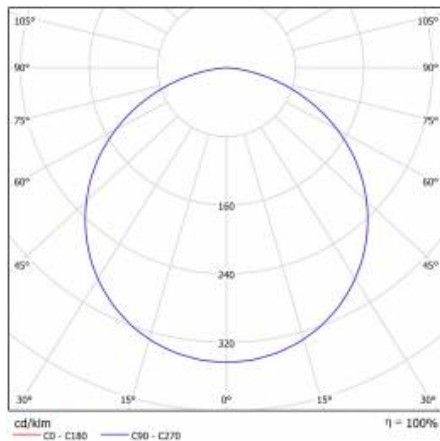

CORIA LED 30W N 3000K

DETAILED CARD

TECHNICAL PARAMETERS TABLE

Light source:	LED module	Material of the body:	powder coated steel
Nominal power [W]:	30	Colour of the body:	white mat
Rated power of the luminaire [W]:	35	Dimensions (H/W/T/S) [mm]:	ø400/65
Supply voltage [V]:	220-240	Mounting dimensions [mm]:	ø385
Frequency [Hz]:	50 - 60	Impact resistance:	IK07
Luminous flux [lm]:	2850	Ingress protection:	IP40
Luminous efficacy [lm/W]:	81	Mounting version:	surface
Energy efficiency class:	F	Working temperature [°C]:	from -15 to +35
Electrical protection class:	I	Net weight [kg]:	2.500
Colour temperature [K]:	3000	Index:	472671
Colour rendering index:	>80	EAN:	5905963472671
SDCM:	≤ 3	Category type:	downlights
Power factor:	0.97	CE certificate:	222/2023
LED lifespan L70B50 [h]:	50000	Warranty [years]:	5
Beam angle [°]:	120	ETIM class:	EC002892
Diffuser material:	PMMA	Photobiological safety:	Risk Group 1 (no photobiological hazard under normal behavioral limitation)
Diffuser type:	OPAL	Manual:	Download PDF

LIGHT CURVES