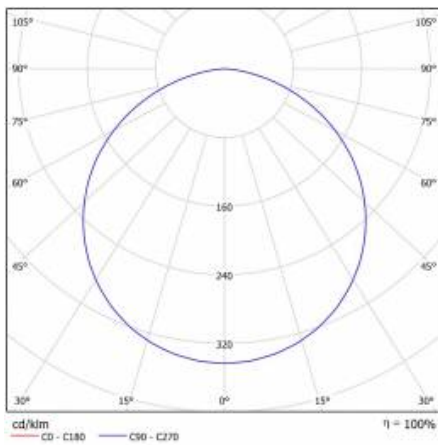

CORIA EDGE 2100 LM 440MM I KL. IP20 BIAŁY MAT 840 (32W)

DETAILED CARD

TECHNICAL PARAMETERS TABLE

Light source:	LED module	Material of the body:	powder coated steel
Nominal power [W]:	32	Colour of the body:	white mat
Rated power of the luminaire [W]:	32	Dimensions (H/W/T/S) [mm]:	ø440/70
Supply voltage [V]:	220-240	Ingress protection:	IP20
Frequency [Hz]:	50 - 60	Mounting version:	recessed
Luminous flux [lm]:	2100	Working temperature [°C]:	from -17 to +35
Luminous efficacy [lm/W]:	65	Net weight [kg]:	2.600
Energy efficiency class:	G	Index:	472176
Electrical protection class:	I	EAN:	5905963472176
Colour temperature [K]:	4000	Category type:	downlights
Colour rendering index:	>80	Version:	EDGE
SDCM:	≤ 3	CE certificate:	223/2023
Power factor:	0.98	Warranty [years]:	5
LED lifespan L70B50 [h]:	50000	ETIM class:	EC002892
Diffuser material:	PMMA	Manual:	Download PDF
Diffuser type:	OPAL		

LIGHT CURVES