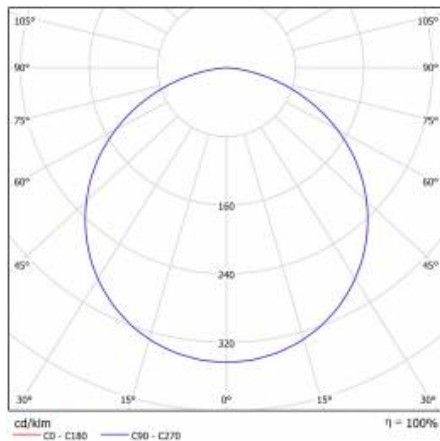

CORIA EDGE 2100 LM 440MM I KL. IP20 BIAŁY MAT 840 (32W)

DETAILED CARD

TECHNICAL PARAMETERS TABLE

Nominal power [W]:	32	Colour of the body:	white mat
Light source:	LED module	Dimensions (H/W/T/S) [mm]:	ø440/70
Colour temperature [K]:	4000	Ingress protection:	IP20
Luminous flux [lm]:	2100	Mounting version:	recessed
Rated power of the luminaire [W]:	32	Working temperature [°C]:	from -17 to +35
Diffuser type:	OPAL	Version:	EDGE
Supply voltage [V]:	220-240	Net weight [kg]:	2.600
Frequency [Hz]:	50 - 60	Index:	472176
Luminous efficacy [lm/W]:	65	EAN:	5905963472176
Energy efficiency class:	G	Category type:	downlights
Electrical protection class:	I	CE certificate:	223/2023
Colour rendering index:	>80	Warranty [years]:	5
SDCM:	≤ 3	ETIM class:	EC002892
Power factor:	0.98	Manual:	Download PDF
LED lifespan L70B50 [h]:	50000		
Diffuser material:	PMMA		
Material of the body:	powder coated steel		

LIGHT CURVES