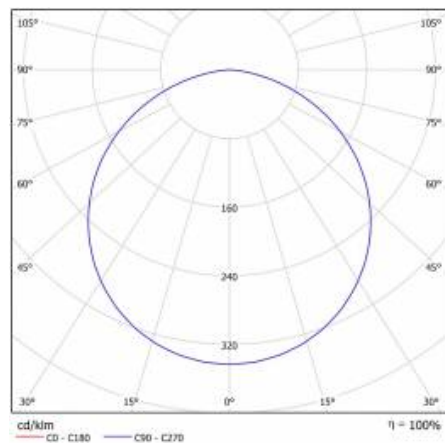

CORIA EDGE 2100 LM 440MM DALI I KL. IP20 BIAŁY MAT 840 (32W)

DETAILED CARD

TECHNICAL PARAMETERS TABLE

Nominal power [W]:	32	Colour of the body:	white mat
Light source:	LED module	Dimensions (H/W/T/S) [mm]:	ø440/70
Colour temperature [K]:	4000	Ingress protection:	IP20
Luminous flux [lm]:	2100	DIMM DALI:	yes
Rated power of the luminaire [W]:	32	Mounting version:	recessed
Diffuser type:	OPAL	Working temperature [°C]:	from -17 to +35
Supply voltage [V]:	220-240	Version:	EDGE
Frequency [Hz]:	50 - 60	Net weight [kg]:	2.600
Luminous efficacy [lm/W]:	65	Index:	472152
Energy efficiency class:	G	EAN:	5905963472152
Electrical protection class:	I	Category type:	downlights
Colour rendering index:	>80	CE certificate:	223/2023
SDCM:	≤ 3	Warranty [years]:	5
Power factor:	0.98	ETIM class:	EC002892
LED lifespan L70B50 [h]:	50000	Manual:	Download PDF
Diffuser material:	PMMA		
Material of the body:	powder coated steel		

LIGHT CURVES