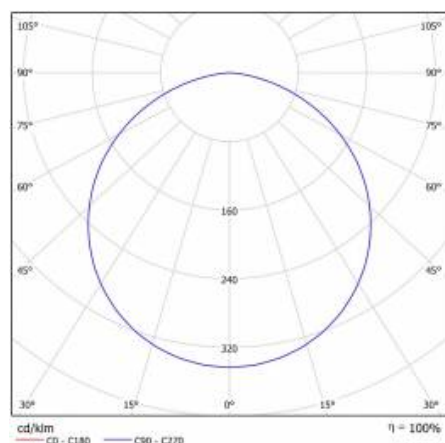

CORIA 5050LM 600MM I KL IP44 CZARNY MAT 840 (50W)

DETAILED CARD

TECHNICAL PARAMETERS TABLE

Light source:	LED module	Diffuser type:	OPAL
Nominal power [W]:	50	Material of the body:	powder coated steel
Rated power of the luminaire [W]:	51	Colour of the body:	black mat
Supply voltage [V]:	220-240	Dimensions (H/W/T/S) [mm]:	ø600/86
Frequency [Hz]:	50 - 60	Ingress protection:	IP44
Luminous flux [lm]:	5050	Mounting version:	surface
Luminous efficacy [lm/W]:	99	Working temperature [°C]:	from -17 to +35
Energy efficiency class:	E	Net weight [kg]:	6.500
Electrical protection class:	I	Index:	555558
Colour temperature [K]:	4000	EAN:	5905963555558
Colour rendering index:	>80	Category type:	downlights
SDCM:	≤ 3	CE certificate:	224/2023
Power factor:	0.97	Warranty [years]:	5
LED lifespan L70B50 [h]:	115000	ETIM class:	EC002892
Diffuser material:	PS	Manual:	Download PDF

LIGHT CURVES