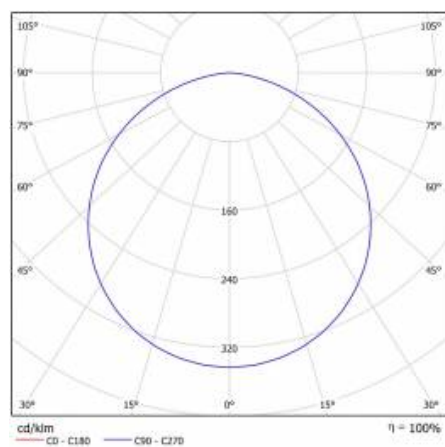

CORIA 5050LM 600MM I KL IP44 BIAŁY MAT 840 (50W)

DETAILED CARD

TECHNICAL PARAMETERS TABLE

Light source:	LED module	Diffuser type:	OPAL
Nominal power [W]:	50	Material of the body:	powder coated steel
Rated power of the luminaire [W]:	51	Colour of the body:	white mat
Supply voltage [V]:	220-240	Dimensions (H/W/T/S) [mm]:	ø600/86
Frequency [Hz]:	50 - 60	Ingress protection:	IP44
Luminous flux [lm]:	5050	Mounting version:	surface
Luminous efficacy [lm/W]:	99	Working temperature [°C]:	from -17 to +35
Energy efficiency class:	E	Net weight [kg]:	6.500
Electrical protection class:	I	Index:	555190
Colour temperature [K]:	4000	EAN:	5905963555190
Colour rendering index:	>80	Category type:	downlights
SDCM:	≤ 3	CE certificate:	224/2023
Power factor:	0.97	Warranty [years]:	5
LED lifespan L70B50 [h]:	115000	ETIM class:	EC002892
Diffuser material:	PS	Manual:	Download PDF

LIGHT CURVES