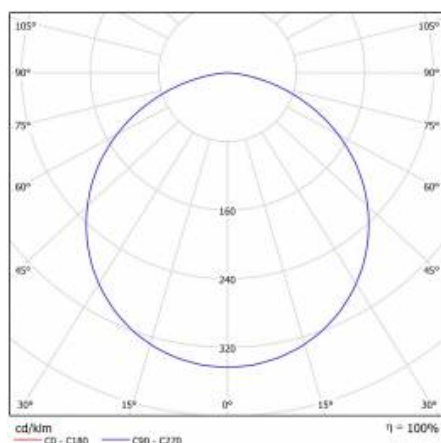

CORIA 5050LM 600MM I KL IP20 ZWIESZANY CZARNY MAT 840 (50W)

DETAILED CARD

TECHNICAL PARAMETERS TABLE

Light source:	LED module	Diffuser type:	OPAL
Nominal power [W]:	50	Material of the body:	powder coated steel
Rated power of the luminaire [W]:	51	Colour of the body:	black mat
Supply voltage [V]:	220-240	Dimensions (H/W/T/S) [mm]:	ø600/86
Frequency [Hz]:	50 - 60	Ingress protection:	IP20
Luminous flux [lm]:	5050	Mounting version:	suspended
Luminous efficacy [lm/W]:	99	Working temperature [°C]:	from -17 to +35
Energy efficiency class:	E	Net weight [kg]:	6.500
Electrical protection class:	I	Index:	555640
Colour temperature [K]:	4000	EAN:	5905963555640
Colour rendering index:	>80	Category type:	downlights
SDCM:	≤ 3	CE certificate:	224/2023
Power factor:	0.97	Warranty [years]:	5
LED lifespan L70B50 [h]:	115000	ETIM class:	EC001743
Diffuser material:	PS	Manual:	Download PDF

LIGHT CURVES