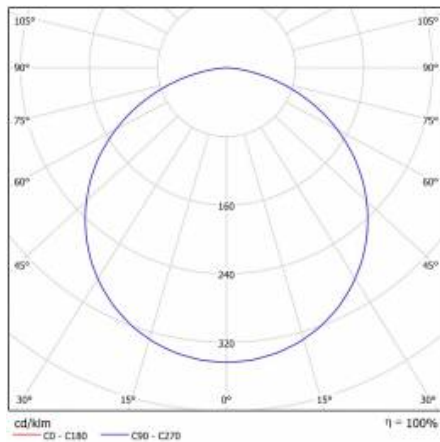

CORIA 5050LM 600MM I KL IP20 ZWIESZANY CZARNY MAT 840 (50W)

DETAILED CARD

TECHNICAL PARAMETERS TABLE

Light source:	LED module	Diffuser type:	OPAL
Nominal power [W]:	50	Material of the body:	powder coated steel
Rated power of the luminaire [W]:	51	Colour of the body:	black mat
Supply voltage [V]:	220-240	Dimensions (H/W/T/S) [mm]:	ø600/86
Frequency [Hz]:	50 - 60	Ingress protection:	IP20
Luminous flux [lm]:	5050	Mounting version:	suspended
Luminous efficacy [lm/W]:	99	Working temperature [°C]:	from -17 to +35
Energy efficiency class:	E	Net weight [kg]:	6.500
Electrical protection class:	I	Index:	555640
Colour temperature [K]:	4000	EAN:	5905963555640
Colour rendering index:	>80	Category type:	downlights
SDCM:	≤ 3	CE certificate:	224/2023
Power factor:	0.97	Warranty [years]:	5
LED lifespan L70B50 [h]:	115000	ETIM class:	EC001743
Diffuser material:	PS	Manual:	Download PDF

LIGHT CURVES