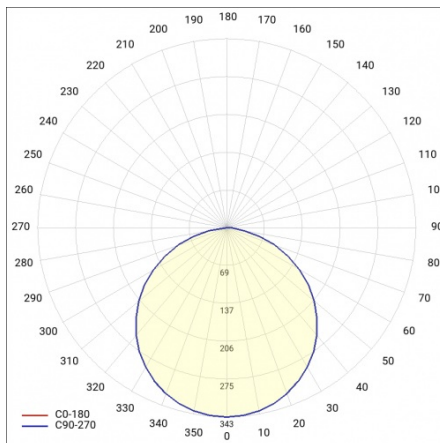

CORIA 5050LM 600MM I KL IP20 ZWIESZANY CZARNY MAT 840 (50W)

DETAILED CARD

TECHNICAL PARAMETERS TABLE

Nominal power [W]:	50	Colour of the body:	black mat
Light source:	LED module	Dimensions (H/W/T/S) [mm]:	ø600/86
Colour temperature [K]:	4000	Ingress protection:	IP20
Luminous flux [lm]:	5050	Mounting version:	suspended
Rated power of the luminaire [W]:	51	Working temperature [°C]:	from -17 to +35
Diffuser type:	OPAL	Net weight [kg]:	6.500
Supply voltage [V]:	220-240	Index:	555640
Frequency [Hz]:	50 - 60	EAN:	5905963555640
Luminous efficacy [lm/W]:	99	Category type:	downlights
Energy efficiency class:	E	CE certificate:	224/2023
Electrical protection class:	I	Warranty [years]:	5
Colour rendering index:	>80	ETIM class:	EC001743
SDCM:	≤ 3	Manual:	Download PDF
Power factor:	0.97	Plik LDT:	Download
LED lifespan L70B50 [h]:	115000		
Diffuser material:	PS		
Material of the body:	powder coated steel		

LIGHT CURVES