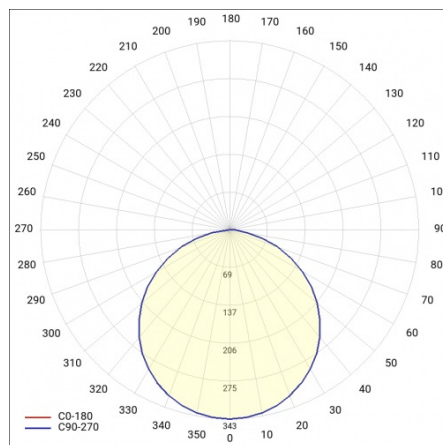

CORIA 5050LM 600MM DALI I KL IP44 CZARNY MAT 840 (50W)

DETAILED CARD

TECHNICAL PARAMETERS TABLE

Nominal power [W]:	50	Colour of the body:	black mat
Light source:	LED module	Dimensions (H/W/T/S) [mm]:	ø600/86
Colour temperature [K]:	4000	Ingress protection:	IP44
Luminous flux [lm]:	5050	DIMM DALI:	yes
Rated power of the luminaire [W]:	51	Mounting version:	surface
Diffuser type:	OPAL	Working temperature [°C]:	from -17 to +35
Supply voltage [V]:	220-240	Net weight [kg]:	6.500
Frequency [Hz]:	50 - 60	Index:	555619
Luminous efficacy [lm/W]:	99	EAN:	5905963555619
Energy efficiency class:	E	Category type:	downlights
Electrical protection class:	I	CE certificate:	224/2023
Colour rendering index:	>80	Warranty [years]:	5
SDCM:	≤ 3	ETIM class:	EC002892
Power factor:	0.97	Manual:	Download PDF
LED lifespan L70B50 [h]:	115000	Plik LDT:	Download
Diffuser material:	PS		
Material of the body:	powder coated steel		

LIGHT CURVES