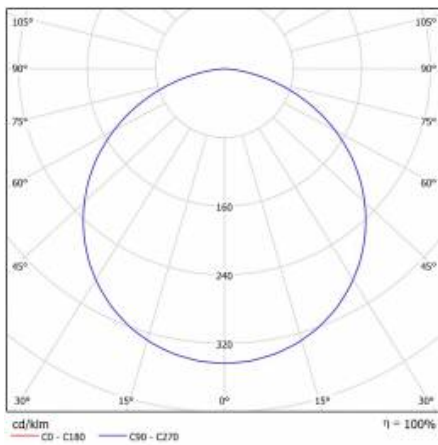

CORIA 5050LM 600MM DALI I KL IP44 BIAŁY MAT 840 (50W)

DETAILED CARD

TECHNICAL PARAMETERS TABLE

Light source:	LED module	Material of the body:	powder coated steel
Nominal power [W]:	50	Colour of the body:	white mat
Rated power of the luminaire [W]:	51	Dimensions (H/W/T/S) [mm]:	ø600/86
Supply voltage [V]:	220-240	Ingress protection:	IP44
Frequency [Hz]:	50 - 60	Mounting version:	surface
Luminous flux [lm]:	5050	Working temperature [°C]:	from -17 to +35
Luminous efficacy [lm/W]:	99	DIMM DALI:	yes
Energy efficiency class:	E	Net weight [kg]:	6.500
Electrical protection class:	I	Index:	555251
Colour temperature [K]:	4000	EAN:	5905963555251
Colour rendering index:	>80	Category type:	downlights
SDCM:	≤ 3	CE certificate:	224/2023
Power factor:	0.97	Warranty [years]:	5
LED lifespan L70B50 [h]:	115000	ETIM class:	EC002892
Diffuser material:	PS	Manual:	Download PDF
Diffuser type:	OPAL		

LIGHT CURVES