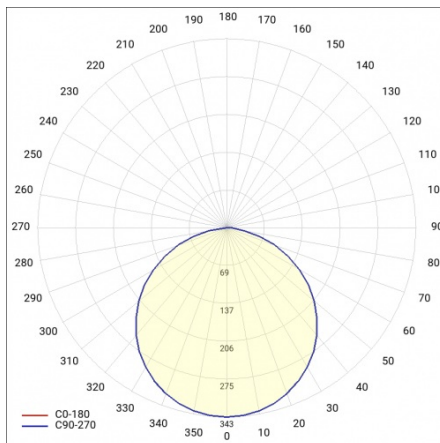

CORIA 5050LM 600MM DALI I KL IP44 BIAŁY MAT 840 (50W)

DETAILED CARD

TECHNICAL PARAMETERS TABLE

Nominal power [W]:	50	Colour of the body:	white mat
Light source:	LED module	Dimensions (H/W/T/S) [mm]:	ø600/86
Colour temperature [K]:	4000	Ingress protection:	IP44
Luminous flux [lm]:	5050	DIMM DALI:	yes
Rated power of the luminaire [W]:	51	Mounting version:	surface
Diffuser type:	OPAL	Working temperature [°C]:	from -17 to +35
Supply voltage [V]:	220-240	Net weight [kg]:	6.500
Frequency [Hz]:	50 - 60	Index:	555251
Luminous efficacy [lm/W]:	99	EAN:	5905963555251
Energy efficiency class:	E	Category type:	downlights
Electrical protection class:	I	CE certificate:	224/2023
Colour rendering index:	>80	Warranty [years]:	5
SDCM:	≤ 3	ETIM class:	EC002892
Power factor:	0.97	Manual:	Download PDF
LED lifespan L70B50 [h]:	115000	Plik LDT:	Download
Diffuser material:	PS		
Material of the body:	powder coated steel		

LIGHT CURVES