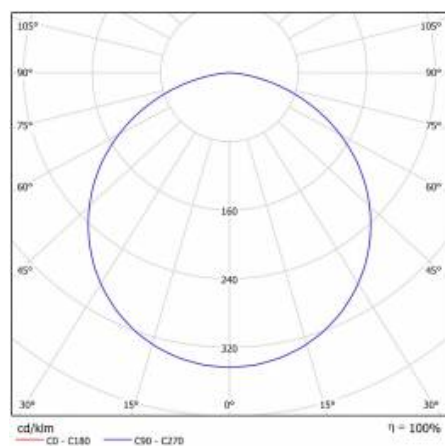

CORIA 5050LM 600MM DALI I KL IP20 ZWIESZANY CZARNY MAT 840 (50W)

DETAILED CARD

TECHNICAL PARAMETERS TABLE

Light source:	LED module	Material of the body:	powder coated steel
Nominal power [W]:	50	Colour of the body:	black mat
Rated power of the luminaire [W]:	51	Dimensions (H/W/T/S) [mm]:	ø600/86
Supply voltage [V]:	220-240	Ingress protection:	IP20
Frequency [Hz]:	50 - 60	Mounting version:	suspended
Luminous flux [lm]:	5050	Working temperature [°C]:	from -17 to +35
Luminous efficacy [lm/W]:	99	DIMM DALI:	yes
Energy efficiency class:	E	Net weight [kg]:	6.500
Electrical protection class:	I	Index:	555701
Colour temperature [K]:	4000	EAN:	5905963555701
Colour rendering index:	>80	Category type:	downlights
SDCM:	≤ 3	CE certificate:	224/2023
Power factor:	0.97	Warranty [years]:	5
LED lifespan L70B50 [h]:	115000	ETIM class:	EC001743
Diffuser material:	PS	Manual:	Download PDF
Diffuser type:	OPAL		

LIGHT CURVES