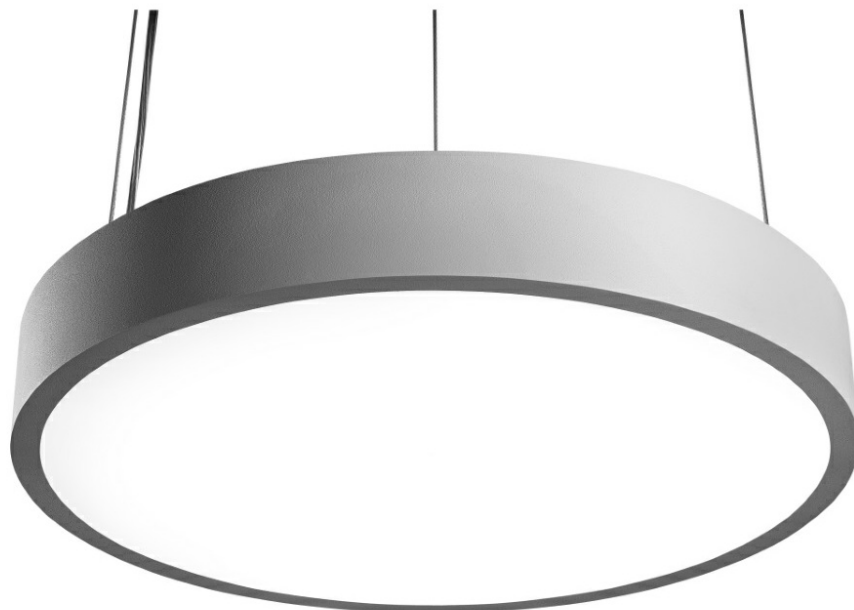

CORIA 5050LM 600MM DALI I KL IP20 ZWIESZANY CZARNY MAT 840 (50W)

DETAILED CARD

TECHNICAL PARAMETERS

Index:	555701
Ingress protection:	IP20
Nominal power [W]:	50
Luminous flux [lm]*:	5050
Colour temperature [K]:	4000
Colour rendering index:	>80
Energy efficiency class:	E
Material of the body:	powder coated steel
Colour of the body:	black mat
Diffuser material:	PS

CHARACTERISTICS

Round LED luminaire with a big diameter and an integrated energy-saving light source guarantees high luminous flux and even light distribution. Its body is made of white powder coated steel, and the diffuser is made of opal PMMA. It works perfectly while designing new applications as well as replacing traditional luminaires with energy-saving LED solutions. Suspension and electrical cords are not included (available as accessories).

APPLICATION

Luminaire is dedicated for indoor use. Due to good lighting of the surface and even light distribution, it is particularly well-suited to be used as the main light source in representative rooms and passageways.

CORIA 5050LM 600MM DALI I KL IP20 ZWIESZANY CZARNY MAT 840 (50W)

DETAILED CARD

TECHNICAL PARAMETERS TABLE

Light source:	LED module	Material of the body:	powder coated steel
Nominal power [W]:	50	Colour of the body:	black mat
Rated power of the luminaire [W]:	51	Dimensions (H/W/T/S) [mm]:	ø600/86
Supply voltage [V]:	220-240	Ingress protection:	IP20
Frequency [Hz]:	50 - 60	Mounting version:	suspended
Luminous flux [lm]:	5050	Working temperature [°C]:	from -17 to +35
Luminous efficacy [lm/W]:	99	DIMM DALI:	yes
Energy efficiency class:	E	Net weight [kg]:	6.500
Electrical protection class:	I	Index:	555701
Colour temperature [K]:	4000	EAN:	5905963555701
Colour rendering index:	>80	Category type:	downlights
SDCM:	≤ 3	CE certificate:	224/2023
Power factor:	0.97	Warranty [years]:	5
LED lifespan L70B50 [h]:	115000	ETIM class:	EC001743
Diffuser material:	PS	Manual:	Download PDF
Diffuser type:	OPAL		