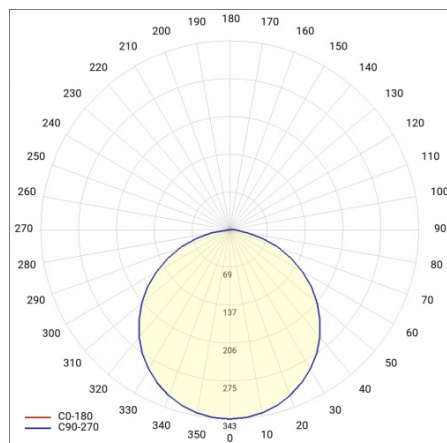

## TECHNICAL PARAMETERS TABLE

Nominal power [W]:	50	Colour of the body:	black mat
Light source:	LED module	Dimensions (H/W/T/S) [mm]:	ø600/86
Colour temperature [K]:	4000	Ingress protection:	IP20
Luminous flux [lm]:	5050	DIMM DALI:	yes
Rated power of the luminaire [W]:	51	Mounting version:	suspended
Diffuser type:	OPAL	Working temperature [°C]:	from -17 to +35
Supply voltage [V]:	220-240	Net weight [kg]:	6.500
Frequency [Hz]:	50 - 60	Index:	555701
Luminous efficacy [lm/W]:	99	EAN:	5905963555701
Energy efficiency class:	E	Category type:	downlights
Electrical protection class:	I	CE certificate:	<a href="#">224/2023</a>
Colour rendering index:	>80	Warranty [years]:	5
SDCM:	≤ 3	ETIM class:	EC001743
Power factor:	0.97	Manual:	<a href="#">Download PDF</a>
LED lifespan L70B50 [h]:	115000	Plik LDT:	<a href="#">Download</a>
Diffuser material:	PS		
Material of the body:	powder coated steel		

## LIGHT CURVES