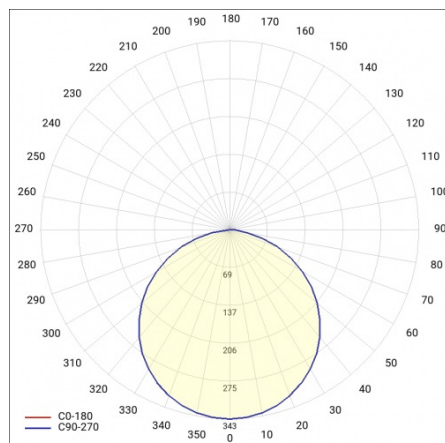

CORIA 5050LM 600MM DALI I KL IP20 ZWIESZANY BIAŁY MAT 840 (50W)

DETAILED CARD

TECHNICAL PARAMETERS TABLE

Nominal power [W]:	50	Colour of the body:	white mat
Light source:	LED module	Dimensions (H/W/T/S) [mm]:	ø600/86
Colour temperature [K]:	4000	Ingress protection:	IP20
Luminous flux [lm]:	5050	DIMM DALI:	yes
Rated power of the luminaire [W]:	51	Mounting version:	suspended
Diffuser type:	OPAL	Working temperature [°C]:	from -17 to +35
Supply voltage [V]:	220-240	Net weight [kg]:	6.500
Frequency [Hz]:	50 - 60	Index:	555343
Luminous efficacy [lm/W]:	99	EAN:	5905963555343
Energy efficiency class:	E	Category type:	downlights
Electrical protection class:	I	CE certificate:	224/2023
Colour rendering index:	>80	Warranty [years]:	5
SDCM:	≤ 3	ETIM class:	EC001743
Power factor:	0.97	Manual:	Download PDF
LED lifespan L70B50 [h]:	115000	Plik LDT:	Download
Diffuser material:	PS		
Material of the body:	powder coated steel		

LIGHT CURVES