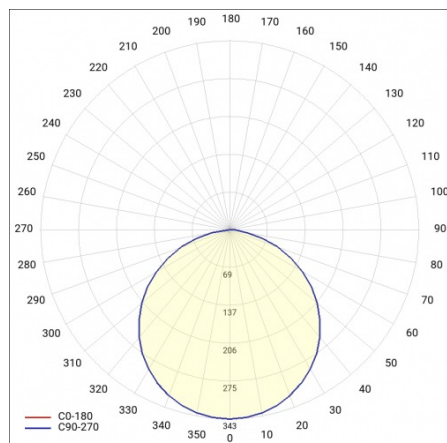

CORIA 4700LM 600MM I KL IP44 CZARNY MAT 830 (50W)

DETAILED CARD

TECHNICAL PARAMETERS TABLE

Nominal power [W]:	50	Colour of the body:	black mat
Light source:	LED module	Dimensions (H/W/T/S) [mm]:	ø600/86
Colour temperature [K]:	3000	Ingress protection:	IP44
Luminous flux [lm]:	4700	Mounting version:	surface
Rated power of the luminaire [W]:	51	Working temperature [°C]:	from -17 to +35
Diffuser type:	OPAL	Net weight [kg]:	6.500
Supply voltage [V]:	220-240	Index:	555374
Frequency [Hz]:	50 - 60	EAN:	5905963555374
Luminous efficacy [lm/W]:	92	Category type:	downlights
Energy efficiency class:	F	CE certificate:	224/2023
Electrical protection class:	I	Warranty [years]:	5
Colour rendering index:	>80	ETIM class:	EC002892
SDCM:	≤ 3	Manual:	Download PDF
Power factor:	0.97	Plik LDT:	Download
LED lifespan L70B50 [h]:	115000		
Diffuser material:	PS		
Material of the body:	powder coated steel		

LIGHT CURVES