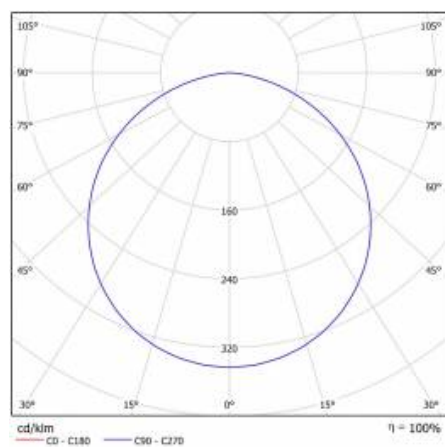

CORIA 4700LM 600MM I KL IP44 CZARNY MAT 830 (50W)

DETAILED CARD

TECHNICAL PARAMETERS TABLE

Light source:	LED module	Diffuser type:	OPAL
Nominal power [W]:	50	Material of the body:	powder coated steel
Rated power of the luminaire [W]:	51	Colour of the body:	black mat
Supply voltage [V]:	220-240	Dimensions (H/W/T/S) [mm]:	ø600/86
Frequency [Hz]:	50 - 60	Ingress protection:	IP44
Luminous flux [lm]:	4700	Mounting version:	surface
Luminous efficacy [lm/W]:	92	Working temperature [°C]:	from -17 to +35
Energy efficiency class:	F	Net weight [kg]:	6.500
Electrical protection class:	I	Index:	555374
Colour temperature [K]:	3000	EAN:	5905963555374
Colour rendering index:	>80	Category type:	downlights
SDCM:	≤ 3	CE certificate:	224/2023
Power factor:	0.97	Warranty [years]:	5
LED lifespan L70B50 [h]:	115000	ETIM class:	EC002892
Diffuser material:	PS	Manual:	Download PDF

LIGHT CURVES