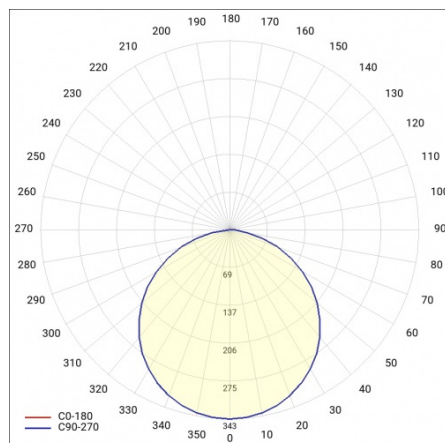

## TECHNICAL PARAMETERS TABLE

Nominal power [W]:	50	Colour of the body:	white mat
Light source:	LED module	Dimensions (H/W/T/S) [mm]:	ø600/86
Colour temperature [K]:	3000	Ingress protection:	IP44
Luminous flux [lm]:	4700	Mounting version:	surface
Rated power of the luminaire [W]:	51	Working temperature [°C]:	from -17 to +35
Diffuser type:	OPAL	Net weight [kg]:	6.500
Supply voltage [V]:	220-240	Index:	555015
Frequency [Hz]:	50 - 60	EAN:	5905963555015
Luminous efficacy [lm/W]:	92	Category type:	downlights
Energy efficiency class:	F	CE certificate:	<a href="#">224/2023</a>
Electrical protection class:	I	Warranty [years]:	5
Colour rendering index:	>80	ETIM class:	EC002892
SDCM:	≤ 3	Manual:	<a href="#">Download PDF</a>
Power factor:	0.97	Plik LDT:	<a href="#">Download</a>
LED lifespan L70B50 [h]:	115000		
Diffuser material:	PS		
Material of the body:	powder coated steel		

## LIGHT CURVES