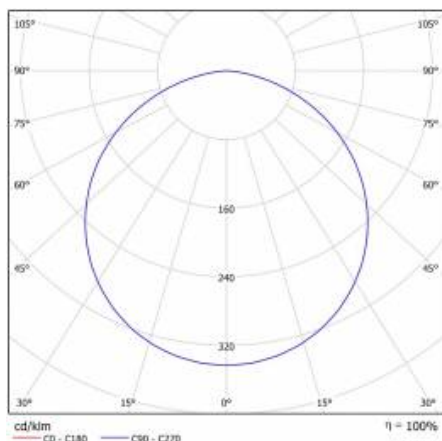

CORIA 4700LM 600MM I KL IP44 BIAŁY MAT 830 (50W)

DETAILED CARD

TECHNICAL PARAMETERS TABLE

Light source:	LED module	Diffuser type:	OPAL
Nominal power [W]:	50	Material of the body:	powder coated steel
Rated power of the luminaire [W]:	51	Colour of the body:	white mat
Supply voltage [V]:	220-240	Dimensions (H/W/T/S) [mm]:	ø600/86
Frequency [Hz]:	50 - 60	Ingress protection:	IP44
Luminous flux [lm]:	4700	Mounting version:	surface
Luminous efficacy [lm/W]:	92	Working temperature [°C]:	from -17 to +35
Energy efficiency class:	F	Net weight [kg]:	6.500
Electrical protection class:	I	Index:	555015
Colour temperature [K]:	3000	EAN:	5905963555015
Colour rendering index:	>80	Category type:	downlights
SDCM:	≤ 3	CE certificate:	224/2023
Power factor:	0.97	Warranty [years]:	5
LED lifespan L70B50 [h]:	115000	ETIM class:	EC002892
Diffuser material:	PS	Manual:	Download PDF

LIGHT CURVES