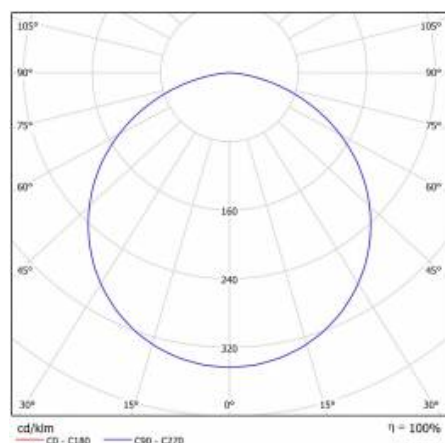

CORIA 4700LM 600MM I KL IP44 BIAŁY MAT 830 (50W)

DETAILED CARD

TECHNICAL PARAMETERS TABLE

Light source:	LED module	Diffuser type:	OPAL
Nominal power [W]:	50	Material of the body:	powder coated steel
Rated power of the luminaire [W]:	51	Colour of the body:	white mat
Supply voltage [V]:	220-240	Dimensions (H/W/T/S) [mm]:	ø600/86
Frequency [Hz]:	50 - 60	Ingress protection:	IP44
Luminous flux [lm]:	4700	Mounting version:	surface
Luminous efficacy [lm/W]:	92	Working temperature [°C]:	from -17 to +35
Energy efficiency class:	F	Net weight [kg]:	6.500
Electrical protection class:	I	Index:	555015
Colour temperature [K]:	3000	EAN:	5905963555015
Colour rendering index:	>80	Category type:	downlights
SDCM:	≤ 3	CE certificate:	224/2023
Power factor:	0.97	Warranty [years]:	5
LED lifespan L70B50 [h]:	115000	ETIM class:	EC002892
Diffuser material:	PS	Manual:	Download PDF

LIGHT CURVES