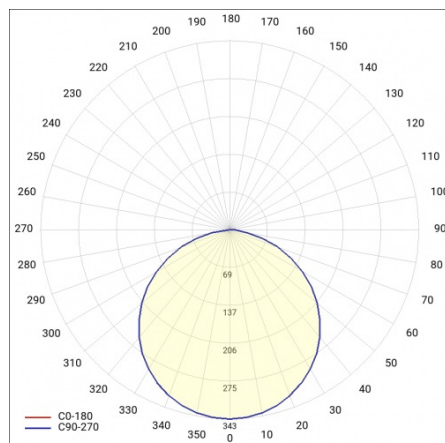

CORIA 4700LM 600MM I KL IP20 ZWIESZANY CZARNY MAT 830 (50W)

DETAILED CARD

TECHNICAL PARAMETERS TABLE

Nominal power [W]:	50	Colour of the body:	black mat
Light source:	LED module	Dimensions (H/W/T/S) [mm]:	ø600/86
Colour temperature [K]:	3000	Ingress protection:	IP20
Luminous flux [lm]:	4700	Mounting version:	suspended
Rated power of the luminaire [W]:	51	Working temperature [°C]:	from -17 to +35
Diffuser type:	OPAL	Net weight [kg]:	6.500
Supply voltage [V]:	220-240	Index:	555466
Frequency [Hz]:	50 - 60	EAN:	5905963555466
Luminous efficacy [lm/W]:	92	Category type:	downlights
Energy efficiency class:	F	CE certificate:	224/2023
Electrical protection class:	I	Warranty [years]:	5
Colour rendering index:	>80	ETIM class:	EC001743
SDCM:	≤ 3	Manual:	Download PDF
Power factor:	0.97	Plik LDT:	Download
LED lifespan L70B50 [h]:	115000		
Diffuser material:	PS		
Material of the body:	powder coated steel		

LIGHT CURVES