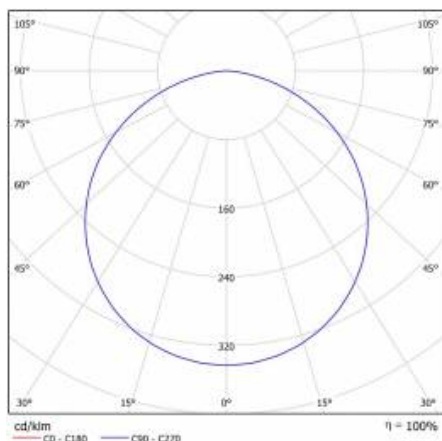

CORIA 4700LM 600MM I KL IP20 ZWIESZANY CZARNY MAT 830 (50W)

DETAILED CARD

TECHNICAL PARAMETERS TABLE

Light source:	LED module	Diffuser type:	OPAL
Nominal power [W]:	50	Material of the body:	powder coated steel
Rated power of the luminaire [W]:	51	Colour of the body:	black mat
Supply voltage [V]:	220-240	Dimensions (H/W/T/S) [mm]:	ø600/86
Frequency [Hz]:	50 - 60	Ingress protection:	IP20
Luminous flux [lm]:	4700	Mounting version:	suspended
Luminous efficacy [lm/W]:	92	Working temperature [°C]:	from -17 to +35
Energy efficiency class:	F	Net weight [kg]:	6.500
Electrical protection class:	I	Index:	555466
Colour temperature [K]:	3000	EAN:	5905963555466
Colour rendering index:	>80	Category type:	downlights
SDCM:	≤ 3	CE certificate:	224/2023
Power factor:	0.97	Warranty [years]:	5
LED lifespan L70B50 [h]:	115000	ETIM class:	EC001743
Diffuser material:	PS	Manual:	Download PDF

LIGHT CURVES