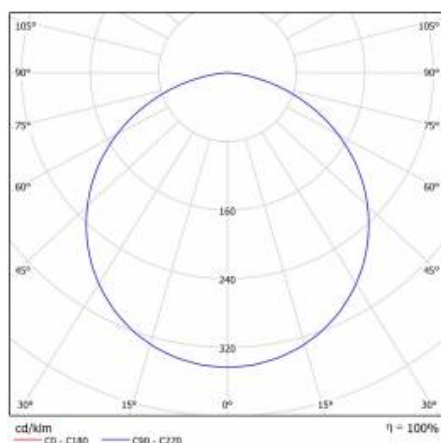

CORIA 4700LM 600MM I KL IP20 ZWIESZANY CZARNY MAT 830 (50W)

DETAILED CARD

TECHNICAL PARAMETERS TABLE

Light source:	LED module	Diffuser type:	OPAL
Nominal power [W]:	50	Material of the body:	powder coated steel
Rated power of the luminaire [W]:	51	Colour of the body:	black mat
Supply voltage [V]:	220-240	Dimensions (H/W/T/S) [mm]:	ø600/86
Frequency [Hz]:	50 - 60	Ingress protection:	IP20
Luminous flux [lm]:	4700	Mounting version:	suspended
Luminous efficacy [lm/W]:	92	Working temperature [°C]:	from -17 to +35
Energy efficiency class:	F	Net weight [kg]:	6.500
Electrical protection class:	I	Index:	555466
Colour temperature [K]:	3000	EAN:	5905963555466
Colour rendering index:	>80	Category type:	downlights
SDCM:	≤ 3	CE certificate:	224/2023
Power factor:	0.97	Warranty [years]:	5
LED lifespan L70B50 [h]:	115000	ETIM class:	EC001743
Diffuser material:	PS	Manual:	Download PDF

LIGHT CURVES