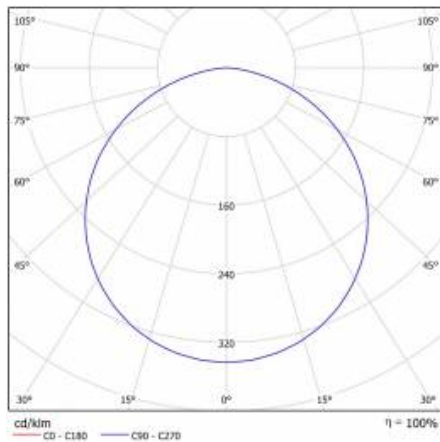

CORIA 4700LM 600MM I KL IP20 ZWIESZANY BIAŁY MAT 830 (50W)

DETAILED CARD

TECHNICAL PARAMETERS TABLE

Light source:	LED module	Diffuser type:	OPAL
Nominal power [W]:	50	Material of the body:	powder coated steel
Rated power of the luminaire [W]:	51	Colour of the body:	white mat
Supply voltage [V]:	220-240	Dimensions (H/W/T/S) [mm]:	ø600/86
Frequency [Hz]:	50 - 60	Ingress protection:	IP20
Luminous flux [lm]:	4700	Mounting version:	suspended
Luminous efficacy [lm/W]:	92	Working temperature [°C]:	from -17 to +35
Energy efficiency class:	F	Net weight [kg]:	6.500
Electrical protection class:	I	Index:	555107
Colour temperature [K]:	3000	EAN:	5905963555107
Colour rendering index:	>80	Category type:	downlights
SDCM:	≤ 3	CE certificate:	224/2023
Power factor:	0.97	Warranty [years]:	5
LED lifespan L70B50 [h]:	115000	ETIM class:	EC001743
Diffuser material:	PS	Manual:	Download PDF

LIGHT CURVES