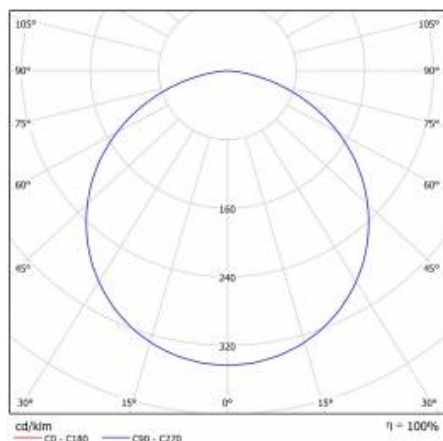

CORIA 4700LM 600MM I KL IP20 ZWIESZANY BIAŁY MAT 830 (50W)

DETAILED CARD

TECHNICAL PARAMETERS TABLE

Light source:	LED module	Diffuser type:	OPAL
Nominal power [W]:	50	Material of the body:	powder coated steel
Rated power of the luminaire [W]:	51	Colour of the body:	white mat
Supply voltage [V]:	220-240	Dimensions (H/W/T/S) [mm]:	ø600/86
Frequency [Hz]:	50 - 60	Ingress protection:	IP20
Luminous flux [lm]:	4700	Mounting version:	suspended
Luminous efficacy [lm/W]:	92	Working temperature [°C]:	from -17 to +35
Energy efficiency class:	F	Net weight [kg]:	6.500
Electrical protection class:	I	Index:	555107
Colour temperature [K]:	3000	EAN:	5905963555107
Colour rendering index:	>80	Category type:	downlights
SDCM:	≤ 3	CE certificate:	224/2023
Power factor:	0.97	Warranty [years]:	5
LED lifespan L70B50 [h]:	115000	ETIM class:	EC001743
Diffuser material:	PS	Manual:	Download PDF

LIGHT CURVES