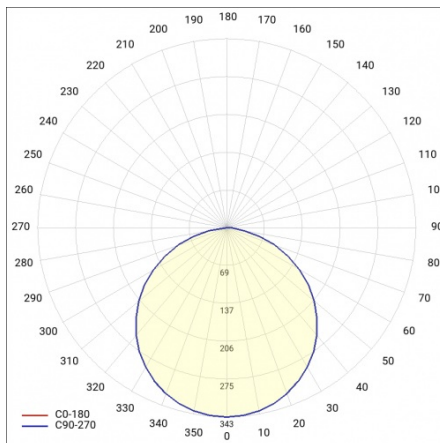

## TECHNICAL PARAMETERS TABLE

Nominal power [W]:	50	Colour of the body:	white mat
Light source:	LED module	Dimensions (H/W/T/S) [mm]:	ø600/86
Colour temperature [K]:	3000	Ingress protection:	IP20
Luminous flux [lm]:	4700	Mounting version:	suspended
Rated power of the luminaire [W]:	51	Working temperature [°C]:	from -17 to +35
Diffuser type:	OPAL	Net weight [kg]:	6.500
Supply voltage [V]:	220-240	Index:	555107
Frequency [Hz]:	50 - 60	EAN:	5905963555107
Luminous efficacy [lm/W]:	92	Category type:	downlights
Energy efficiency class:	F	CE certificate:	<a href="#">224/2023</a>
Electrical protection class:	I	Warranty [years]:	5
Colour rendering index:	>80	ETIM class:	EC001743
SDCM:	≤ 3	Manual:	<a href="#">Download PDF</a>
Power factor:	0.97	Plik LDT:	<a href="#">Download</a>
LED lifespan L70B50 [h]:	115000		
Diffuser material:	PS		
Material of the body:	powder coated steel		

## LIGHT CURVES