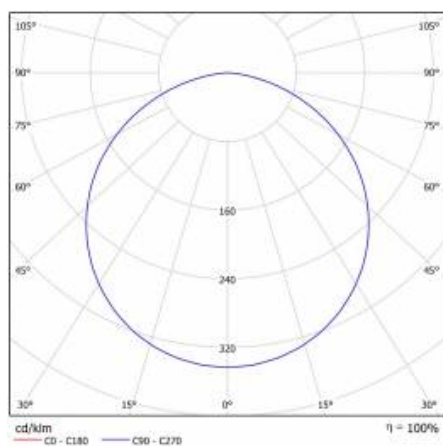

CORIA 4700LM 600MM DALI I KL IP44 CZARNY MAT 830 (50W)

DETAILED CARD

TECHNICAL PARAMETERS TABLE

Light source:	LED module	Material of the body:	powder coated steel
Nominal power [W]:	50	Colour of the body:	black mat
Rated power of the luminaire [W]:	51	Dimensions (H/W/T/S) [mm]:	ø600/86
Supply voltage [V]:	220-240	Ingress protection:	IP44
Frequency [Hz]:	50 - 60	Mounting version:	surface
Luminous flux [lm]:	4700	Working temperature [°C]:	from -17 to +35
Luminous efficacy [lm/W]:	92	DIMM DALI:	yes
Energy efficiency class:	F	Net weight [kg]:	6.500
Electrical protection class:	I	Index:	555435
Colour temperature [K]:	3000	EAN:	5905963555435
Colour rendering index:	>80	Category type:	downlights
SDCM:	≤ 3	CE certificate:	224/2023
Power factor:	0.97	Warranty [years]:	5
LED lifespan L70B50 [h]:	115000	ETIM class:	EC002892
Diffuser material:	PS	Manual:	Download PDF
Diffuser type:	OPAL		

LIGHT CURVES