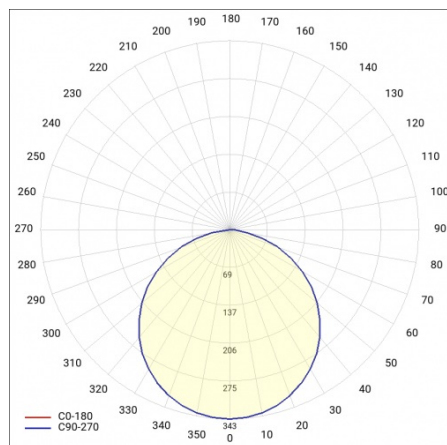

CORIA 4700LM 600MM DALI I KL IP44 CZARNY MAT 830 (50W)

DETAILED CARD

TECHNICAL PARAMETERS TABLE

Nominal power [W]:	50	Colour of the body:	black mat
Light source:	LED module	Dimensions (H/W/T/S) [mm]:	ø600/86
Colour temperature [K]:	3000	Ingress protection:	IP44
Luminous flux [lm]:	4700	DIMM DALI:	yes
Rated power of the luminaire [W]:	51	Mounting version:	surface
Diffuser type:	OPAL	Working temperature [°C]:	from -17 to +35
Supply voltage [V]:	220-240	Net weight [kg]:	6.500
Frequency [Hz]:	50 - 60	Index:	555435
Luminous efficacy [lm/W]:	92	EAN:	5905963555435
Energy efficiency class:	F	Category type:	downlights
Electrical protection class:	I	CE certificate:	224/2023
Colour rendering index:	>80	Warranty [years]:	5
SDCM:	≤ 3	ETIM class:	EC002892
Power factor:	0.97	Manual:	Download PDF
LED lifespan L70B50 [h]:	115000	Plik LDT:	Download
Diffuser material:	PS		
Material of the body:	powder coated steel		

LIGHT CURVES