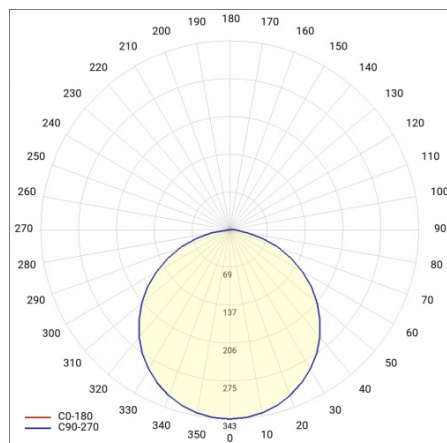

CORIA 4700LM 600MM DALI I KL IP44 BIAŁY MAT 830 (50W)

DETAILED CARD

TECHNICAL PARAMETERS TABLE

Nominal power [W]:	50	Colour of the body:	white mat
Light source:	LED module	Dimensions (H/W/T/S) [mm]:	ø600/86
Colour temperature [K]:	3000	Ingress protection:	IP44
Luminous flux [lm]:	4700	DIMM DALI:	yes
Rated power of the luminaire [W]:	51	Mounting version:	surface
Diffuser type:	OPAL	Working temperature [°C]:	from -17 to +35
Supply voltage [V]:	220-240	Net weight [kg]:	6.500
Frequency [Hz]:	50 - 60	Index:	555077
Luminous efficacy [lm/W]:	92	EAN:	5905963555077
Energy efficiency class:	F	Category type:	downlights
Electrical protection class:	I	CE certificate:	224/2023
Colour rendering index:	>80	Warranty [years]:	5
SDCM:	≤ 3	ETIM class:	EC002892
Power factor:	0.97	Manual:	Download PDF
LED lifespan L70B50 [h]:	115000	Plik LDT:	Download
Diffuser material:	PS		
Material of the body:	powder coated steel		

LIGHT CURVES