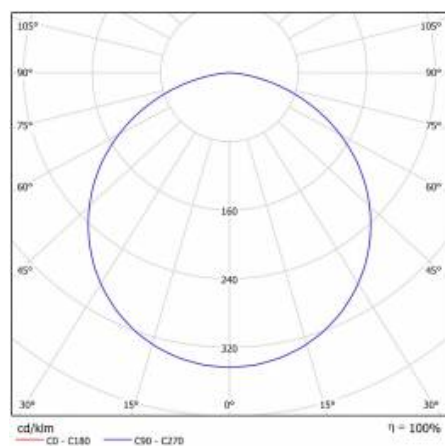

CORIA 4700LM 600MM DALI I KL IP20 ZWIESZANY CZARNY MAT 830 (50W)

DETAILED CARD

TECHNICAL PARAMETERS TABLE

Light source:	LED module	Material of the body:	powder coated steel
Nominal power [W]:	50	Colour of the body:	black mat
Rated power of the luminaire [W]:	51	Dimensions (H/W/T/S) [mm]:	ø600/86
Supply voltage [V]:	220-240	Ingress protection:	IP20
Frequency [Hz]:	50 - 60	Mounting version:	suspended
Luminous flux [lm]:	4700	Working temperature [°C]:	from -17 to +35
Luminous efficacy [lm/W]:	92	DIMM DALI:	yes
Energy efficiency class:	F	Net weight [kg]:	6.500
Electrical protection class:	I	Index:	555527
Colour temperature [K]:	3000	EAN:	5905963555527
Colour rendering index:	>80	Category type:	downlights
SDCM:	≤ 3	CE certificate:	224/2023
Power factor:	0.97	Warranty [years]:	5
LED lifespan L70B50 [h]:	115000	ETIM class:	EC001743
Diffuser material:	PS	Manual:	Download PDF
Diffuser type:	OPAL		

LIGHT CURVES