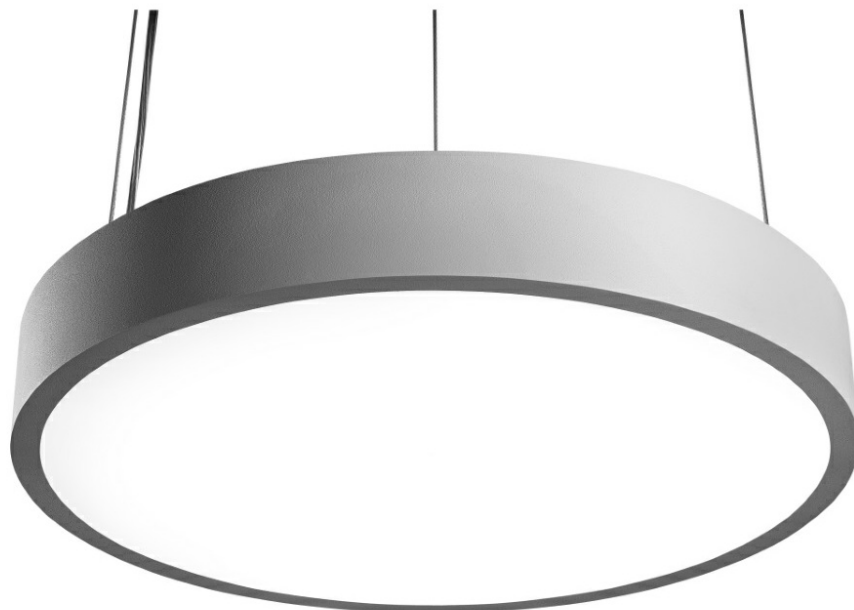

CORIA 4700LM 600MM DALI I KL IP20 ZWIESZANY CZARNY MAT 830 (50W)

DETAILED CARD

TECHNICAL PARAMETERS

Index:	55527
Ingress protection:	IP20
Nominal power [W]:	50
Luminous flux [lm]*:	4700
Colour temperature [K]:	3000
Colour rendering index:	>80
Energy efficiency class:	F
Material of the body:	powder coated steel
Colour of the body:	black mat
Diffuser material:	PS

CHARACTERISTICS

Round LED luminaire with a big diameter and an integrated energy-saving light source guarantees high luminous flux and even light distribution. Its body is made of white powder coated steel, and the diffuser is made of opal PMMA. It works perfectly while designing new applications as well as replacing traditional luminaires with energy-saving LED solutions. Suspension and electrical cords are not included (available as accessories).

APPLICATION

Luminaire is dedicated for indoor use. Due to good lighting of the surface and even light distribution, it is particularly well-suited to be used as the main light source in representative rooms and passageways.

CORIA 4700LM 600MM DALI I KL IP20 ZWIESZANY CZARNY MAT 830 (50W)

DETAILED CARD

TECHNICAL PARAMETERS TABLE

Light source:	LED module	Material of the body:	powder coated steel
Nominal power [W]:	50	Colour of the body:	black mat
Rated power of the luminaire [W]:	51	Dimensions (H/W/T/S) [mm]:	ø600/86
Supply voltage [V]:	220-240	Ingress protection:	IP20
Frequency [Hz]:	50 - 60	Mounting version:	suspended
Luminous flux [lm]:	4700	Working temperature [°C]:	from -17 to +35
Luminous efficacy [lm/W]:	92	DIMM DALI:	yes
Energy efficiency class:	F	Net weight [kg]:	6.500
Electrical protection class:	I	Index:	555527
Colour temperature [K]:	3000	EAN:	5905963555527
Colour rendering index:	>80	Category type:	downlights
SDCM:	≤ 3	CE certificate:	224/2023
Power factor:	0.97	Warranty [years]:	5
LED lifespan L70B50 [h]:	115000	ETIM class:	EC001743
Diffuser material:	PS	Manual:	Download PDF
Diffuser type:	OPAL		