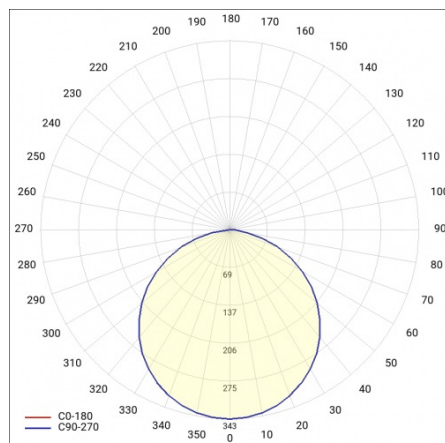

CORIA 4700LM 600MM DALI I KL IP20 ZWIESZANY CZARNY MAT 830 (50W)

DETAILED CARD

TECHNICAL PARAMETERS TABLE

Nominal power [W]:	50	Colour of the body:	black mat
Light source:	LED module	Dimensions (H/W/T/S) [mm]:	ø600/86
Colour temperature [K]:	3000	Ingress protection:	IP20
Luminous flux [lm]:	4700	DIMM DALI:	yes
Rated power of the luminaire [W]:	51	Mounting version:	suspended
Diffuser type:	OPAL	Working temperature [°C]:	from -17 to +35
Supply voltage [V]:	220-240	Net weight [kg]:	6.500
Frequency [Hz]:	50 - 60	Index:	555527
Luminous efficacy [lm/W]:	92	EAN:	5905963555527
Energy efficiency class:	F	Category type:	downlights
Electrical protection class:	I	CE certificate:	224/2023
Colour rendering index:	>80	Warranty [years]:	5
SDCM:	≤ 3	ETIM class:	EC001743
Power factor:	0.97	Manual:	Download PDF
LED lifespan L70B50 [h]:	115000	Plik LDT:	Download
Diffuser material:	PS		
Material of the body:	powder coated steel		

LIGHT CURVES