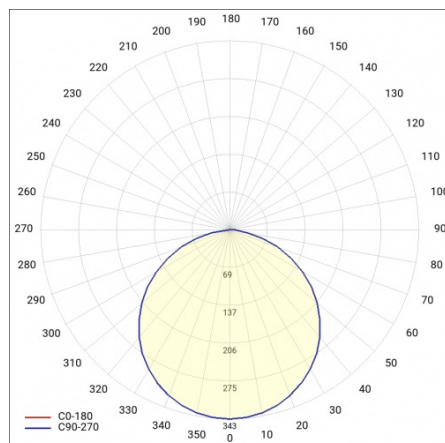

CORIA 4700LM 600MM DALI I KL IP20 ZWIESZANY BIAŁY MAT 830 (50W)

DETAILED CARD

TECHNICAL PARAMETERS TABLE

Nominal power [W]:	50	Colour of the body:	white mat
Light source:	LED module	Dimensions (H/W/T/S) [mm]:	ø600/86
Colour temperature [K]:	3000	Ingress protection:	IP20
Luminous flux [lm]:	4700	DIMM DALI:	yes
Rated power of the luminaire [W]:	51	Mounting version:	suspended
Diffuser type:	OPAL	Working temperature [°C]:	from -17 to +35
Supply voltage [V]:	220-240	Net weight [kg]:	6.500
Frequency [Hz]:	50 - 60	Index:	555169
Luminous efficacy [lm/W]:	92	EAN:	5905963555169
Energy efficiency class:	F	Category type:	downlights
Electrical protection class:	I	CE certificate:	224/2023
Colour rendering index:	>80	Warranty [years]:	5
SDCM:	≤ 3	ETIM class:	EC001743
Power factor:	0.97	Manual:	Download PDF
LED lifespan L70B50 [h]:	115000	Plik LDT:	Download
Diffuser material:	PS		
Material of the body:	powder coated steel		

LIGHT CURVES