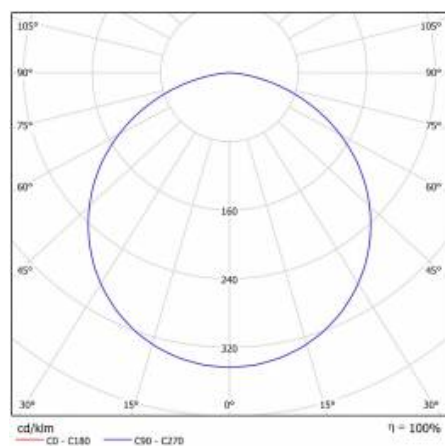

CORIA 4700LM 600MM DALI I KL IP20 ZWIESZANY BIAŁY MAT 830 (50W)

DETAILED CARD

TECHNICAL PARAMETERS TABLE

Light source:	LED module	Material of the body:	powder coated steel
Nominal power [W]:	50	Colour of the body:	white mat
Rated power of the luminaire [W]:	51	Dimensions (H/W/T/S) [mm]:	ø600/86
Supply voltage [V]:	220-240	Ingress protection:	IP20
Frequency [Hz]:	50 - 60	Mounting version:	suspended
Luminous flux [lm]:	4700	Working temperature [°C]:	from -17 to +35
Luminous efficacy [lm/W]:	92	DIMM DALI:	yes
Energy efficiency class:	F	Net weight [kg]:	6.500
Electrical protection class:	I	Index:	555169
Colour temperature [K]:	3000	EAN:	5905963555169
Colour rendering index:	>80	Category type:	downlights
SDCM:	≤ 3	CE certificate:	224/2023
Power factor:	0.97	Warranty [years]:	5
LED lifespan L70B50 [h]:	115000	ETIM class:	EC001743
Diffuser material:	PS	Manual:	Download PDF
Diffuser type:	OPAL		

LIGHT CURVES