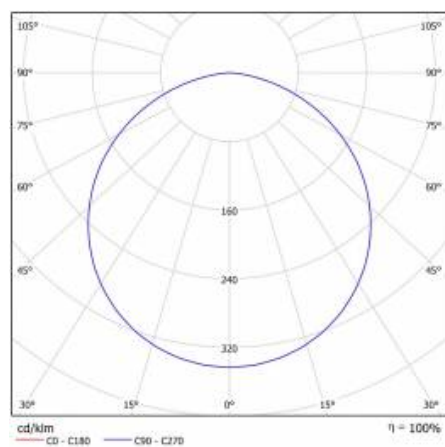

CORIA 4700LM 600MM DALI I KL IP20 ZWIESZANY BIAŁY MAT 830 (50W)

DETAILED CARD

TECHNICAL PARAMETERS TABLE

Light source:	LED module	Material of the body:	powder coated steel
Nominal power [W]:	50	Colour of the body:	white mat
Rated power of the luminaire [W]:	51	Dimensions (H/W/T/S) [mm]:	ø600/86
Supply voltage [V]:	220-240	Ingress protection:	IP20
Frequency [Hz]:	50 - 60	Mounting version:	suspended
Luminous flux [lm]:	4700	Working temperature [°C]:	from -17 to +35
Luminous efficacy [lm/W]:	92	DIMM DALI:	yes
Energy efficiency class:	F	Net weight [kg]:	6.500
Electrical protection class:	I	Index:	555169
Colour temperature [K]:	3000	EAN:	5905963555169
Colour rendering index:	80	Category type:	downlights
SDCM:	≤ 3	CE certificate:	224/2023
Power factor:	0.97	Warranty [years]:	5
LED lifespan L70B50 [h]:	115000	ETIM class:	EC001743
Diffuser material:	PS	Manual:	Download PDF
Diffuser type:	OPAL	Plik LDT:	Download

LIGHT CURVES