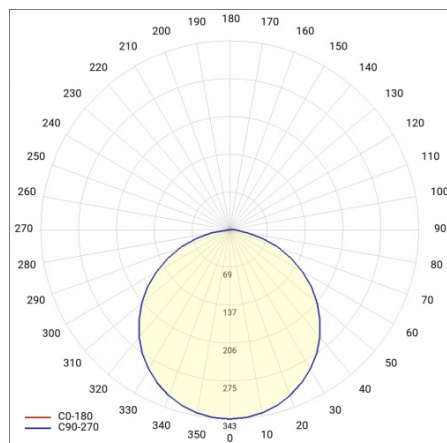

CORIA 1900LM 400MM I KL IP44 CZARNY MAT 840 (22W)

DETAILED CARD

TECHNICAL PARAMETERS TABLE

Nominal power [W]:	22	Colour of the body:	black mat
Light source:	LED module	Dimensions (H/W/T/S) [mm]:	ø400/86
Colour temperature [K]:	4000	Ingress protection:	IP44
Luminous flux [lm]:	1900	Mounting version:	surface
Rated power of the luminaire [W]:	23	Working temperature [°C]:	from -17 to +35
Diffuser type:	OPAL	Net weight [kg]:	3.400
Supply voltage [V]:	220-240	Index:	555565
Frequency [Hz]:	50 - 60	EAN:	5905963555565
Luminous efficacy [lm/W]:	82	Category type:	downlights
Energy efficiency class:	F	CE certificate:	224/2023
Electrical protection class:	I	Warranty [years]:	5
Colour rendering index:	>80	ETIM class:	EC002892
SDCM:	≤ 3	Manual:	Download PDF
Power factor:	0.88	Plik LDT:	Download
LED lifespan L70B50 [h]:	115000		
Diffuser material:	PS		
Material of the body:	powder coated steel		

LIGHT CURVES