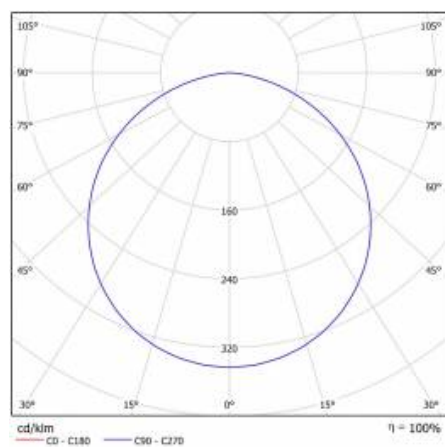

CORIA 1900LM 400MM I KL IP44 CZARNY MAT 840 (22W)

DETAILED CARD

TECHNICAL PARAMETERS TABLE

Light source:	LED module	Diffuser type:	OPAL
Nominal power [W]:	22	Material of the body:	powder coated steel
Rated power of the luminaire [W]:	23	Colour of the body:	black mat
Supply voltage [V]:	220-240	Dimensions (H/W/T/S) [mm]:	ø400/86
Frequency [Hz]:	50 - 60	Ingress protection:	IP44
Luminous flux [lm]:	1900	Mounting version:	surface
Luminous efficacy [lm/W]:	82	Working temperature [°C]:	from -17 to +35
Energy efficiency class:	F	Net weight [kg]:	3.400
Electrical protection class:	I	Index:	555565
Colour temperature [K]:	4000	EAN:	5905963555565
Colour rendering index:	>80	Category type:	downlights
SDCM:	≤ 3	CE certificate:	224/2023
Power factor:	0.88	Warranty [years]:	5
LED lifespan L70B50 [h]:	115000	ETIM class:	EC002892
Diffuser material:	PS	Manual:	Download PDF

LIGHT CURVES