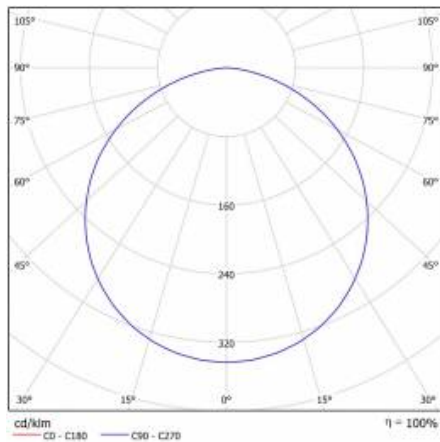

CORIA 1900LM 400MM I KL IP44 BIAŁY MAT 840 (22W)

DETAILED CARD

TECHNICAL PARAMETERS TABLE

Light source:	LED module	Diffuser type:	OPAL
Nominal power [W]:	22	Material of the body:	powder coated steel
Rated power of the luminaire [W]:	23	Colour of the body:	white mat
Supply voltage [V]:	220-240	Dimensions (H/W/T/S) [mm]:	ø400/86
Frequency [Hz]:	50 - 60	Ingress protection:	IP44
Luminous flux [lm]:	1900	Mounting version:	surface
Luminous efficacy [lm/W]:	82	Working temperature [°C]:	from -17 to +35
Energy efficiency class:	F	Net weight [kg]:	3.400
Electrical protection class:	I	Index:	555206
Colour temperature [K]:	4000	EAN:	5905963555206
Colour rendering index:	>80	Category type:	downlights
SDCM:	≤ 3	CE certificate:	224/2023
Power factor:	0.88	Warranty [years]:	5
LED lifespan L70B50 [h]:	115000	ETIM class:	EC002892
Diffuser material:	PS	Manual:	Download PDF

LIGHT CURVES