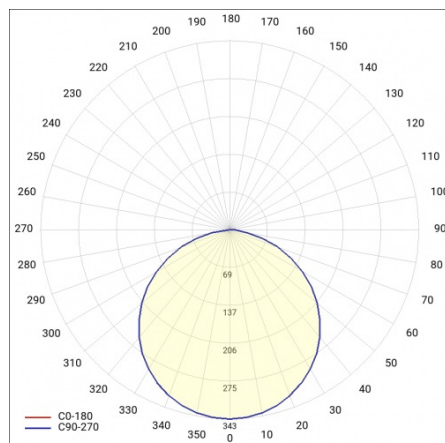

CORIA 1900LM 400MM I KL IP44 BIAŁY MAT 840 (22W)

DETAILED CARD

TECHNICAL PARAMETERS TABLE

Nominal power [W]:	22	Colour of the body:	white mat
Light source:	LED module	Dimensions (H/W/T/S) [mm]:	ø400/86
Colour temperature [K]:	4000	Ingress protection:	IP44
Luminous flux [lm]:	1900	Mounting version:	surface
Rated power of the luminaire [W]:	23	Working temperature [°C]:	from -17 to +35
Diffuser type:	OPAL	Net weight [kg]:	3.400
Supply voltage [V]:	220-240	Index:	555206
Frequency [Hz]:	50 - 60	EAN:	5905963555206
Luminous efficacy [lm/W]:	82	Category type:	downlights
Energy efficiency class:	F	CE certificate:	224/2023
Electrical protection class:	I	Warranty [years]:	5
Colour rendering index:	>80	ETIM class:	EC002892
SDCM:	≤ 3	Manual:	Download PDF
Power factor:	0.88	Plik LDT:	Download
LED lifespan L70B50 [h]:	115000		
Diffuser material:	PS		
Material of the body:	powder coated steel		

LIGHT CURVES