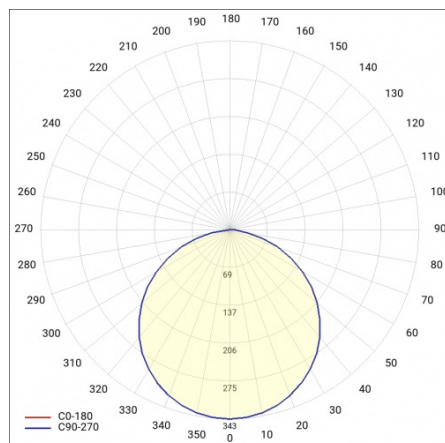

CORIA 1900LM 400MM I KL IP20 ZWIESZANY CZARNY MAT 840 (22W)

DETAILED CARD

TECHNICAL PARAMETERS TABLE

Nominal power [W]:	22	Colour of the body:	black mat
Light source:	LED module	Dimensions (H/W/T/S) [mm]:	ø400/86
Colour temperature [K]:	4000	Ingress protection:	IP20
Luminous flux [lm]:	1900	Mounting version:	suspended
Rated power of the luminaire [W]:	23	Working temperature [°C]:	from -17 to +35
Diffuser type:	OPAL	Net weight [kg]:	3.400
Supply voltage [V]:	220-240	Index:	555657
Frequency [Hz]:	50 - 60	EAN:	5905963555657
Luminous efficacy [lm/W]:	82	Category type:	downlights
Energy efficiency class:	F	CE certificate:	224/2023
Electrical protection class:	I	Warranty [years]:	5
Colour rendering index:	>80	ETIM class:	EC001743
SDCM:	≤ 3	Manual:	Download PDF
Power factor:	0.88	Plik LDT:	Download
LED lifespan L70B50 [h]:	115000		
Diffuser material:	PS		
Material of the body:	powder coated steel		

LIGHT CURVES