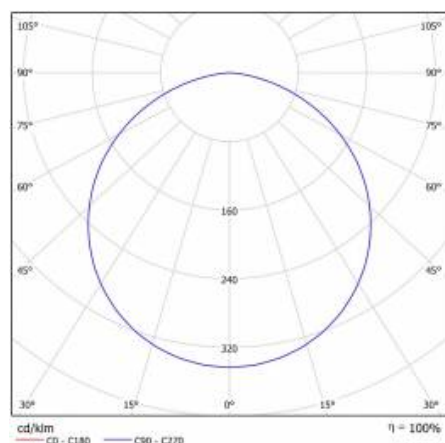

CORIA 1900LM 400MM I KL IP20 ZWIESZANY CZARNY MAT 840 (22W)

DETAILED CARD

TECHNICAL PARAMETERS TABLE

Light source:	LED module	Diffuser type:	OPAL
Nominal power [W]:	22	Material of the body:	powder coated steel
Rated power of the luminaire [W]:	23	Colour of the body:	black mat
Supply voltage [V]:	220-240	Dimensions (H/W/T/S) [mm]:	ø400/86
Frequency [Hz]:	50 - 60	Ingress protection:	IP20
Luminous flux [lm]:	1900	Mounting version:	suspended
Luminous efficacy [lm/W]:	82	Working temperature [°C]:	from -17 to +35
Energy efficiency class:	F	Net weight [kg]:	3.400
Electrical protection class:	I	Index:	555657
Colour temperature [K]:	4000	EAN:	5905963555657
Colour rendering index:	>80	Category type:	downlights
SDCM:	≤ 3	CE certificate:	224/2023
Power factor:	0.88	Warranty [years]:	5
LED lifespan L70B50 [h]:	115000	ETIM class:	EC001743
Diffuser material:	PS	Manual:	Download PDF

LIGHT CURVES