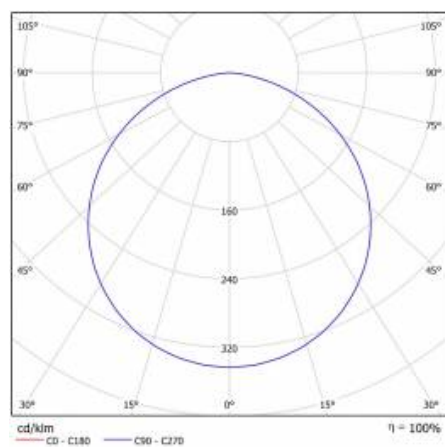

CORIA 1900LM 400MM I KL IP20 ZWIESZANY CZARNY MAT 840 (22W)

DETAILED CARD

TECHNICAL PARAMETERS TABLE

Light source:	LED module	Diffuser type:	OPAL
Nominal power [W]:	22	Material of the body:	powder coated steel
Rated power of the luminaire [W]:	23	Colour of the body:	black mat
Supply voltage [V]:	220-240	Dimensions (H/W/T/S) [mm]:	ø400/86
Frequency [Hz]:	50 - 60	Ingress protection:	IP20
Luminous flux [lm]:	1900	Mounting version:	suspended
Luminous efficacy [lm/W]:	82	Working temperature [°C]:	from -17 to +35
Energy efficiency class:	F	Net weight [kg]:	3.400
Electrical protection class:	I	Index:	555657
Colour temperature [K]:	4000	EAN:	5905963555657
Colour rendering index:	>80	Category type:	downlights
SDCM:	≤ 3	CE certificate:	224/2023
Power factor:	0.88	Warranty [years]:	5
LED lifespan L70B50 [h]:	115000	ETIM class:	EC001743
Diffuser material:	PS	Manual:	Download PDF

LIGHT CURVES