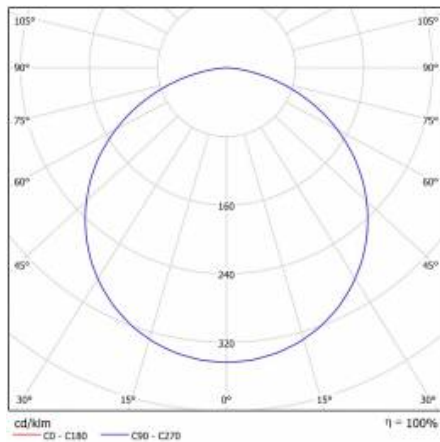

CORIA 1900LM 400MM I KL IP20 ZWIESZANY BIAŁY MAT 840 (22W)

DETAILED CARD

TECHNICAL PARAMETERS TABLE

Light source:	LED module	Diffuser type:	OPAL
Nominal power [W]:	22	Material of the body:	powder coated steel
Rated power of the luminaire [W]:	23	Colour of the body:	white mat
Supply voltage [V]:	220-240	Dimensions (H/W/T/S) [mm]:	ø400/86
Frequency [Hz]:	50 - 60	Ingress protection:	IP20
Luminous flux [lm]:	1900	Mounting version:	suspended
Luminous efficacy [lm/W]:	82	Working temperature [°C]:	from -17 to +35
Energy efficiency class:	F	Net weight [kg]:	3.400
Electrical protection class:	I	Index:	555299
Colour temperature [K]:	4000	EAN:	5905963555299
Colour rendering index:	>80	Category type:	downlights
SDCM:	≤ 3	CE certificate:	224/2023
Power factor:	0.88	Warranty [years]:	5
LED lifespan L70B50 [h]:	115000	ETIM class:	EC001743
Diffuser material:	PS	Manual:	Download PDF

LIGHT CURVES