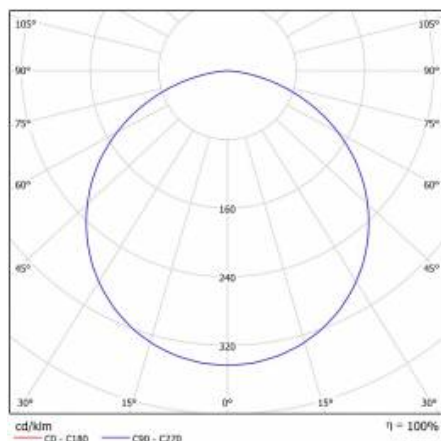

CORIA 1900LM 400MM I KL IP20 ZWIESZANY BIAŁY MAT 840 (22W)

DETAILED CARD

TECHNICAL PARAMETERS TABLE

Light source:	LED module	Diffuser type:	OPAL
Nominal power [W]:	22	Material of the body:	powder coated steel
Rated power of the luminaire [W]:	23	Colour of the body:	white mat
Supply voltage [V]:	220-240	Dimensions (H/W/T/S) [mm]:	ø400/86
Frequency [Hz]:	50 - 60	Ingress protection:	IP20
Luminous flux [lm]:	1900	Mounting version:	suspended
Luminous efficacy [lm/W]:	82	Working temperature [°C]:	from -17 to +35
Energy efficiency class:	F	Net weight [kg]:	3.400
Electrical protection class:	I	Index:	555299
Colour temperature [K]:	4000	EAN:	5905963555299
Colour rendering index:	>80	Category type:	downlights
SDCM:	≤ 3	CE certificate:	224/2023
Power factor:	0.88	Warranty [years]:	5
LED lifespan L70B50 [h]:	115000	ETIM class:	EC001743
Diffuser material:	PS	Manual:	Download PDF

LIGHT CURVES