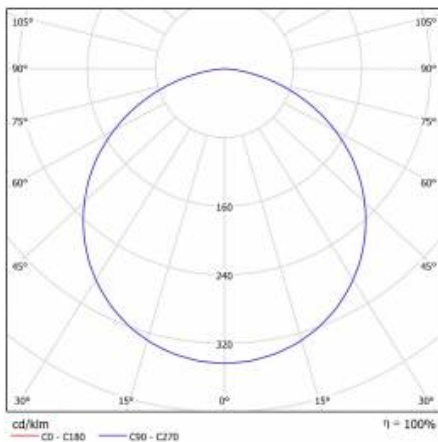

CORIA 1900LM 400MM DALI I KL IP44 CZARNY MAT 840 (22W)

DETAILED CARD

TECHNICAL PARAMETERS TABLE

Light source:	LED module	Material of the body:	powder coated steel
Nominal power [W]:	22	Colour of the body:	black mat
Rated power of the luminaire [W]:	23	Dimensions (H/W/T/S) [mm]:	ø400/86
Supply voltage [V]:	220-240	Ingress protection:	IP44
Frequency [Hz]:	50 - 60	Mounting version:	surface
Luminous flux [lm]:	1900	Working temperature [°C]:	from -17 to +35
Luminous efficacy [lm/W]:	82	DIMM DALI:	yes
Energy efficiency class:	F	Net weight [kg]:	3.400
Electrical protection class:	I	Index:	555626
Colour temperature [K]:	4000	EAN:	5905963555626
Colour rendering index:	>80	Category type:	downlights
SDCM:	≤ 3	CE certificate:	224/2023
Power factor:	0.88	Warranty [years]:	5
LED lifespan L70B50 [h]:	115000	ETIM class:	EC002892
Diffuser material:	PS	Manual:	Download PDF
Diffuser type:	OPAL		

LIGHT CURVES