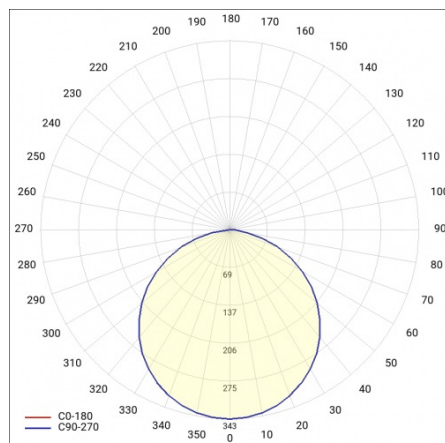

CORIA 1900LM 400MM DALI I KL IP44 CZARNY MAT 840 (22W)

DETAILED CARD

TECHNICAL PARAMETERS TABLE

Nominal power [W]:	22	Colour of the body:	black mat
Light source:	LED module	Dimensions (H/W/T/S) [mm]:	ø400/86
Colour temperature [K]:	4000	Ingress protection:	IP44
Luminous flux [lm]:	1900	DIMM DALI:	yes
Rated power of the luminaire [W]:	23	Mounting version:	surface
Diffuser type:	OPAL	Working temperature [°C]:	from -17 to +35
Supply voltage [V]:	220-240	Net weight [kg]:	3.400
Frequency [Hz]:	50 - 60	Index:	555626
Luminous efficacy [lm/W]:	82	EAN:	5905963555626
Energy efficiency class:	F	Category type:	downlights
Electrical protection class:	I	CE certificate:	224/2023
Colour rendering index:	>80	Warranty [years]:	5
SDCM:	≤ 3	ETIM class:	EC002892
Power factor:	0.88	Manual:	Download PDF
LED lifespan L70B50 [h]:	115000	Plik LDT:	Download
Diffuser material:	PS		
Material of the body:	powder coated steel		

LIGHT CURVES