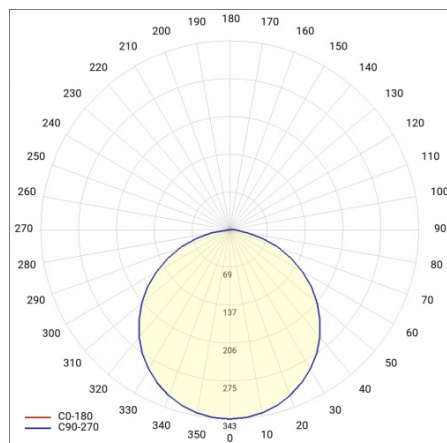

CORIA 1900LM 400MM DALI I KL IP44 BIAŁY MAT 840 (22W)

DETAILED CARD

TECHNICAL PARAMETERS TABLE

Nominal power [W]:	22	Colour of the body:	white mat
Light source:	LED module	Dimensions (H/W/T/S) [mm]:	ø400/86
Colour temperature [K]:	4000	Ingress protection:	IP44
Luminous flux [lm]:	1900	DIMM DALI:	yes
Rated power of the luminaire [W]:	23	Mounting version:	surface
Diffuser type:	OPAL	Working temperature [°C]:	from -17 to +35
Supply voltage [V]:	220-240	Net weight [kg]:	3.400
Frequency [Hz]:	50 - 60	Index:	555268
Luminous efficacy [lm/W]:	82	EAN:	5905963555268
Energy efficiency class:	F	Category type:	downlights
Electrical protection class:	I	CE certificate:	224/2023
Colour rendering index:	>80	Warranty [years]:	5
SDCM:	≤ 3	ETIM class:	EC002892
Power factor:	0.88	Manual:	Download PDF
LED lifespan L70B50 [h]:	115000	Plik LDT:	Download
Diffuser material:	PS		
Material of the body:	powder coated steel		

LIGHT CURVES