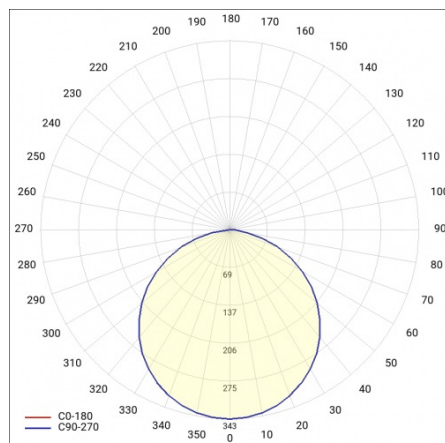

CORIA 1900LM 400MM DALI I KL IP20 ZWIESZANY CZARNY MAT 840 (22W)

DETAILED CARD

TECHNICAL PARAMETERS TABLE

Nominal power [W]:	22	Colour of the body:	black mat
Light source:	LED module	Dimensions (H/W/T/S) [mm]:	ø400/86
Colour temperature [K]:	4000	Ingress protection:	IP20
Luminous flux [lm]:	1900	DIMM DALI:	yes
Rated power of the luminaire [W]:	23	Mounting version:	suspended
Diffuser type:	OPAL	Working temperature [°C]:	from -17 to +35
Supply voltage [V]:	220-240	Net weight [kg]:	3.400
Frequency [Hz]:	50 - 60	Index:	555718
Luminous efficacy [lm/W]:	82	EAN:	5905963555718
Energy efficiency class:	F	Category type:	downlights
Electrical protection class:	I	CE certificate:	224/2023
Colour rendering index:	>80	Warranty [years]:	5
SDCM:	≤ 3	ETIM class:	EC001743
Power factor:	0.88	Manual:	Download PDF
LED lifespan L70B50 [h]:	115000	Plik LDT:	Download
Diffuser material:	PS		
Material of the body:	powder coated steel		

LIGHT CURVES