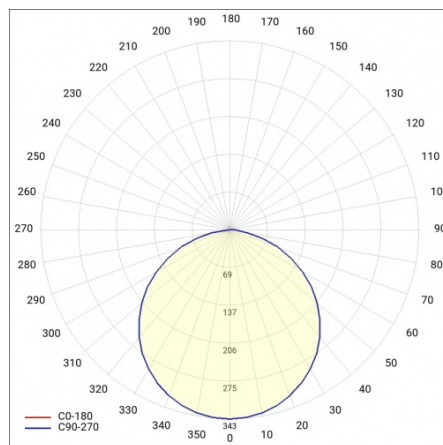

CORIA 1900LM 400MM DALI I KL IP20 ZWIESZANY BIAŁY MAT 840 (22W)

DETAILED CARD

TECHNICAL PARAMETERS TABLE

Nominal power [W]:	22	Colour of the body:	white mat
Light source:	LED module	Dimensions (H/W/T/S) [mm]:	ø400/86
Colour temperature [K]:	4000	Ingress protection:	IP20
Luminous flux [lm]:	1900	DIMM DALI:	yes
Rated power of the luminaire [W]:	23	Mounting version:	suspended
Diffuser type:	OPAL	Working temperature [°C]:	from -17 to +35
Supply voltage [V]:	220-240	Net weight [kg]:	3.400
Frequency [Hz]:	50 - 60	Index:	555350
Luminous efficacy [lm/W]:	82	EAN:	5905963555350
Energy efficiency class:	F	Category type:	downlights
Electrical protection class:	I	CE certificate:	224/2023
Colour rendering index:	>80	Warranty [years]:	5
SDCM:	≤ 3	ETIM class:	EC001743
Power factor:	0.88	Manual:	Download PDF
LED lifespan L70B50 [h]:	115000	Plik LDT:	Download
Diffuser material:	PS		
Material of the body:	powder coated steel		

LIGHT CURVES