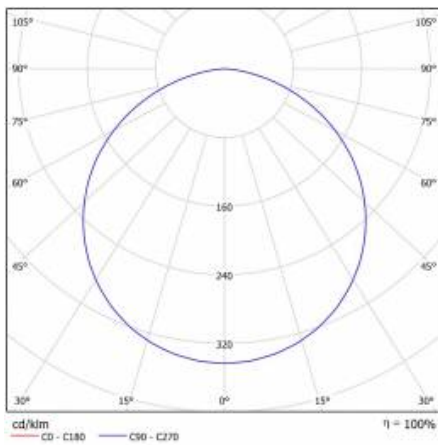

CORIA 1900LM 400MM DALI I KL IP20 ZWIESZANY BIAŁY MAT 840 (22W)

DETAILED CARD

TECHNICAL PARAMETERS TABLE

Light source:	LED module	Material of the body:	powder coated steel
Nominal power [W]:	22	Colour of the body:	white mat
Rated power of the luminaire [W]:	23	Dimensions (H/W/T/S) [mm]:	ø400/86
Supply voltage [V]:	220-240	Ingress protection:	IP20
Frequency [Hz]:	50 - 60	Mounting version:	suspended
Luminous flux [lm]:	1900	Working temperature [°C]:	from -17 to +35
Luminous efficacy [lm/W]:	82	DIMM DALI:	yes
Energy efficiency class:	F	Net weight [kg]:	3.400
Electrical protection class:	I	Index:	555350
Colour temperature [K]:	4000	EAN:	5905963555350
Colour rendering index:	>80	Category type:	downlights
SDCM:	≤ 3	CE certificate:	224/2023
Power factor:	0.88	Warranty [years]:	5
LED lifespan L70B50 [h]:	115000	ETIM class:	EC001743
Diffuser material:	PS	Manual:	Download PDF
Diffuser type:	OPAL		

LIGHT CURVES