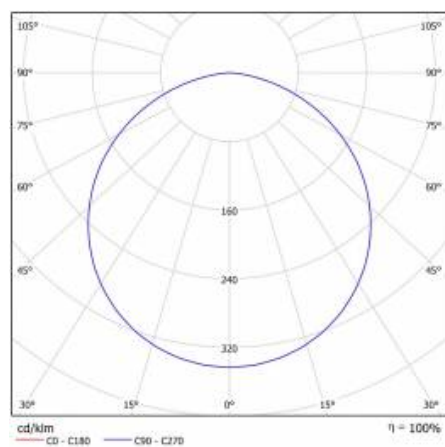

CORIA 1750LM 400MM I KL IP44 CZARNY MAT 830 (22W)

DETAILED CARD

TECHNICAL PARAMETERS TABLE

Light source:	LED module	Diffuser type:	OPAL
Nominal power [W]:	22	Material of the body:	powder coated steel
Rated power of the luminaire [W]:	23	Colour of the body:	black mat
Supply voltage [V]:	220-240	Dimensions (H/W/T/S) [mm]:	ø400/86
Frequency [Hz]:	50 - 60	Ingress protection:	IP44
Luminous flux [lm]:	1750	Mounting version:	surface
Luminous efficacy [lm/W]:	76	Working temperature [°C]:	from -17 to +35
Energy efficiency class:	F	Net weight [kg]:	3.400
Electrical protection class:	I	Index:	555381
Colour temperature [K]:	3000	EAN:	5905963555381
Colour rendering index:	>80	Category type:	downlights
SDCM:	≤ 3	CE certificate:	224/2023
Power factor:	0.88	Warranty [years]:	5
LED lifespan L70B50 [h]:	115000	ETIM class:	EC002892
Diffuser material:	PS	Manual:	Download PDF

LIGHT CURVES