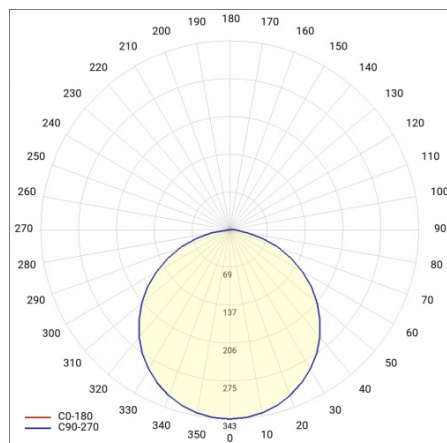

CORIA 1750LM 400MM I KL IP44 CZARNY MAT 830 (22W)

DETAILED CARD

TECHNICAL PARAMETERS TABLE

Nominal power [W]:	22	Colour of the body:	black mat
Light source:	LED module	Dimensions (H/W/T/S) [mm]:	ø400/86
Colour temperature [K]:	3000	Ingress protection:	IP44
Luminous flux [lm]:	1750	Mounting version:	surface
Rated power of the luminaire [W]:	23	Working temperature [°C]:	from -17 to +35
Diffuser type:	OPAL	Net weight [kg]:	3.400
Supply voltage [V]:	220-240	Index:	555381
Frequency [Hz]:	50 - 60	EAN:	5905963555381
Luminous efficacy [lm/W]:	76	Category type:	downlights
Energy efficiency class:	F	CE certificate:	224/2023
Electrical protection class:	I	Warranty [years]:	5
Colour rendering index:	>80	ETIM class:	EC002892
SDCM:	≤ 3	Manual:	Download PDF
Power factor:	0.88	Plik LDT:	Download
LED lifespan L70B50 [h]:	115000		
Diffuser material:	PS		
Material of the body:	powder coated steel		

LIGHT CURVES