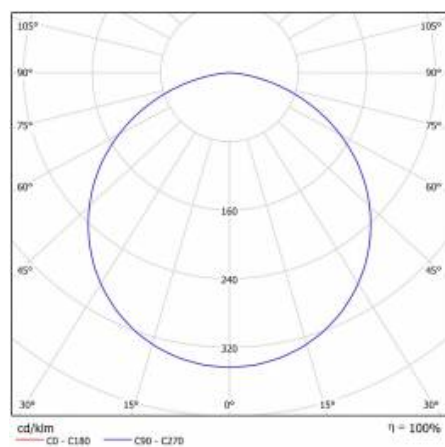

CORIA 1750LM 400MM I KL IP44 BIAŁY MAT 830 (22W)

DETAILED CARD

TECHNICAL PARAMETERS TABLE

Light source:	LED module	Diffuser type:	OPAL
Nominal power [W]:	22	Material of the body:	powder coated steel
Rated power of the luminaire [W]:	23	Colour of the body:	white mat
Supply voltage [V]:	220-240	Dimensions (H/W/T/S) [mm]:	ø400/86
Frequency [Hz]:	50 - 60	Ingress protection:	IP44
Luminous flux [lm]:	1750	Mounting version:	surface
Luminous efficacy [lm/W]:	76	Working temperature [°C]:	from -17 to +35
Energy efficiency class:	F	Net weight [kg]:	3.400
Electrical protection class:	I	Index:	555022
Colour temperature [K]:	3000	EAN:	5905963555022
Colour rendering index:	>80	Category type:	downlights
SDCM:	≤ 3	CE certificate:	224/2023
Power factor:	0.88	Warranty [years]:	5
LED lifespan L70B50 [h]:	115000	ETIM class:	EC002892
Diffuser material:	PS	Manual:	Download PDF

LIGHT CURVES