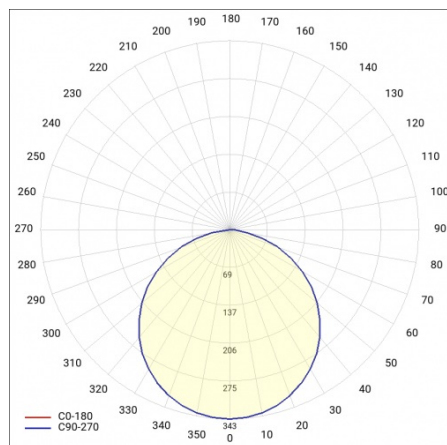

## TECHNICAL PARAMETERS TABLE

Nominal power [W]:	22	Colour of the body:	black mat
Light source:	LED module	Dimensions (H/W/T/S) [mm]:	ø400/86
Colour temperature [K]:	3000	Ingress protection:	IP20
Luminous flux [lm]:	1750	Mounting version:	suspended
Rated power of the luminaire [W]:	23	Working temperature [°C]:	from -17 to +35
Diffuser type:	OPAL	Net weight [kg]:	3.400
Supply voltage [V]:	220-240	Index:	555473
Frequency [Hz]:	50 - 60	EAN:	5905963555473
Luminous efficacy [lm/W]:	76	Category type:	downlights
Energy efficiency class:	F	CE certificate:	<a href="#">224/2023</a>
Electrical protection class:	I	Warranty [years]:	5
Colour rendering index:	>80	ETIM class:	EC001743
SDCM:	≤ 3	Manual:	<a href="#">Download PDF</a>
Power factor:	0.88	Plik LDT:	<a href="#">Download</a>
LED lifespan L70B50 [h]:	115000		
Diffuser material:	PS		
Material of the body:	powder coated steel		

## LIGHT CURVES