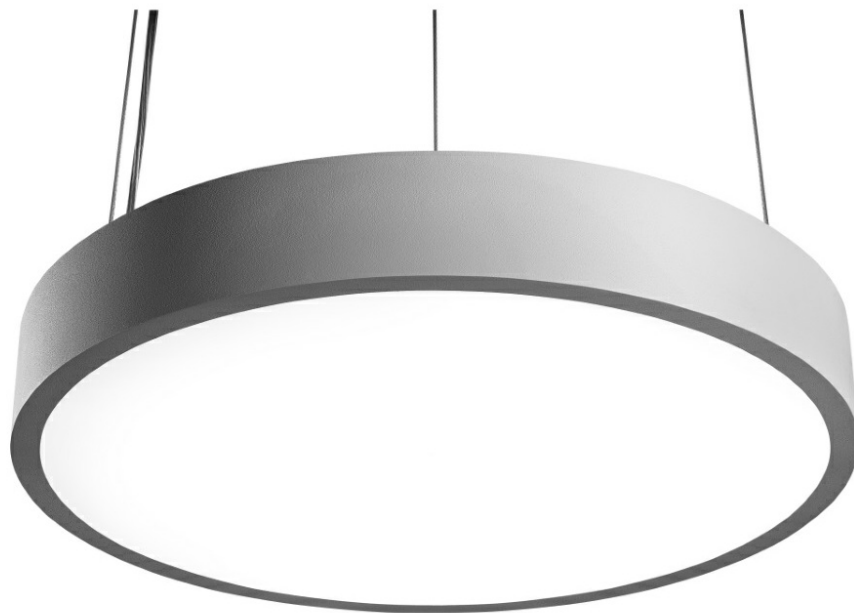

CORIA 1750LM 400MM I KL IP20 ZWIESZANY CZARNY MAT 830 (22W)

DETAILED CARD

TECHNICAL PARAMETERS

Index:	555473
Ingress protection:	IP20
Nominal power [W]:	22
Luminous flux [lm]*:	1750
Colour temperature [K]:	3000
Colour rendering index:	>80
Energy efficiency class:	F
Material of the body:	powder coated steel
Colour of the body:	black mat
Diffuser material:	PS

CHARACTERISTICS

Round LED luminaire with a big diameter and an integrated energy-saving light source guarantees high luminous flux and even light distribution. Its body is made of white powder coated steel, and the diffuser is made of opal PMMA. It works perfectly while designing new applications as well as replacing traditional luminaires with energy-saving LED solutions. Suspension and electrical cords are not included (available as accessories).

APPLICATION

Luminaire is dedicated for indoor use. Due to good lighting of the surface and even light distribution, it is particularly well-suited to be used as the main light source in representative rooms and passageways.

CORIA 1750LM 400MM I KL IP20 ZWIESZANY CZARNY MAT 830 (22W)

DETAILED CARD

TECHNICAL PARAMETERS TABLE

Nominal power [W]:	22	Colour of the body:	black mat
Light source:	LED module	Dimensions (H/W/T/S) [mm]:	ø400/86
Colour temperature [K]:	3000	Ingress protection:	IP20
Luminous flux [lm]:	1750	Mounting version:	suspended
Rated power of the luminaire [W]:	23	Working temperature [°C]:	from -17 to +35
Diffuser type:	OPAL	Net weight [kg]:	3.400
Supply voltage [V]:	220-240	Index:	555473
Frequency [Hz]:	50 - 60	EAN:	5905963555473
Luminous efficacy [lm/W]:	76	Category type:	downlights
Energy efficiency class:	F	CE certificate:	224/2023
Electrical protection class:	I	Warranty [years]:	5
Colour rendering index:	>80	ETIM class:	EC001743
SDCM:	≤ 3	Manual:	Download PDF
Power factor:	0.88	Plik LDT:	Download
LED lifespan L70B50 [h]:	115000		
Diffuser material:	PS		
Material of the body:	powder coated steel		