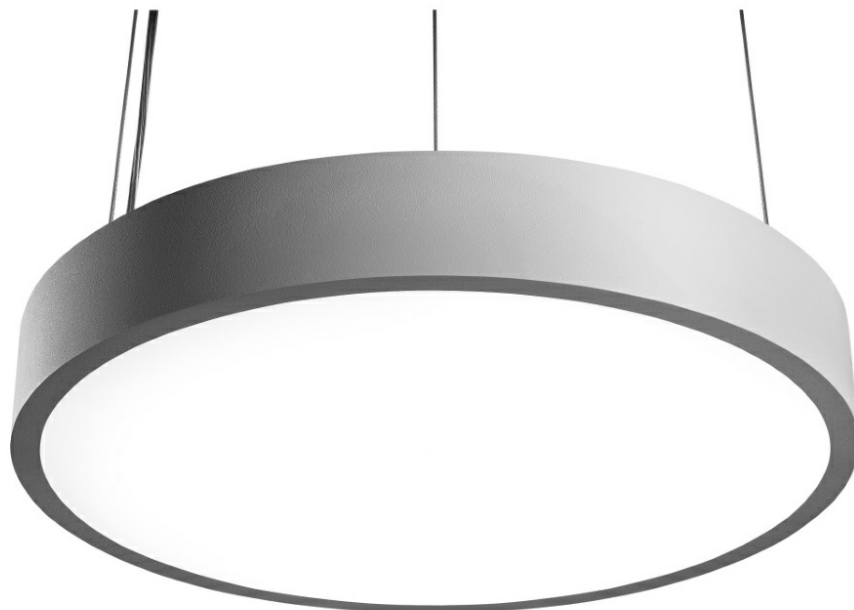

CORIA 1750LM 400MM I KL IP20 ZWIESZANY CZARNY MAT 830 (22W)

DETAILED CARD

TECHNICAL PARAMETERS

Index:	555473
Ingress protection:	IP20
Nominal power [W]:	22
Luminous flux [lm]*:	1750
Colour temperature [K]:	3000
Colour rendering index:	>80
Energy efficiency class:	F
Material of the body:	powder coated steel
Colour of the body:	black mat
Diffuser material:	PS

CHARACTERISTICS

Round LED luminaire with a big diameter and an integrated energy-saving light source guarantees high luminous flux and even light distribution. Its body is made of white powder coated steel, and the diffuser is made of opal PMMA. It works perfectly while designing new applications as well as replacing traditional luminaires with energy-saving LED solutions. Suspension and electrical cords are not included (available as accessories).

APPLICATION

Luminaire is dedicated for indoor use. Due to good lighting of the surface and even light distribution, it is particularly well-suited to be used as the main light source in representative rooms and passageways.

CORIA 1750LM 400MM I KL IP20 ZWIESZANY CZARNY MAT 830 (22W)

DETAILED CARD

TECHNICAL PARAMETERS TABLE

Nominal power [W]:	22	Colour of the body:	black mat
Light source:	LED module	Dimensions (H/W/T/S) [mm]:	ø400/86
Colour temperature [K]:	3000	Ingress protection:	IP20
Luminous flux [lm]:	1750	Mounting version:	suspended
Rated power of the luminaire [W]:	23	Working temperature [°C]:	from -17 to +35
Diffuser type:	OPAL	Net weight [kg]:	3.400
Supply voltage [V]:	220-240	Index:	555473
Frequency [Hz]:	50 - 60	EAN:	5905963555473
Luminous efficacy [lm/W]:	76	Category type:	downlights
Energy efficiency class:	F	CE certificate:	224/2023
Electrical protection class:	I	Warranty [years]:	5
Colour rendering index:	>80	ETIM class:	EC001743
SDCM:	≤ 3	Manual:	Download PDF
Power factor:	0.88	Plik LDT:	
LED lifespan L70B50 [h]:	115000		
Diffuser material:	PS		
Material of the body:	powder coated steel		