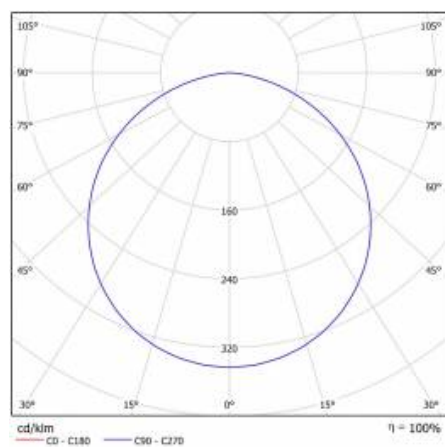

CORIA 1750LM 400MM I KL IP20 ZWIESZANY CZARNY MAT 830 (22W)

DETAILED CARD

TECHNICAL PARAMETERS TABLE

Light source:	LED module	Diffuser type:	OPAL
Nominal power [W]:	22	Material of the body:	powder coated steel
Rated power of the luminaire [W]:	23	Colour of the body:	black mat
Supply voltage [V]:	220-240	Dimensions (H/W/T/S) [mm]:	ø400/86
Frequency [Hz]:	50 - 60	Ingress protection:	IP20
Luminous flux [lm]:	1750	Mounting version:	suspended
Luminous efficacy [lm/W]:	76	Working temperature [°C]:	from -17 to +35
Energy efficiency class:	F	Net weight [kg]:	3.400
Electrical protection class:	I	Index:	555473
Colour temperature [K]:	3000	EAN:	5905963555473
Colour rendering index:	>80	Category type:	downlights
SDCM:	≤ 3	CE certificate:	224/2023
Power factor:	0.88	Warranty [years]:	5
LED lifespan L70B50 [h]:	115000	ETIM class:	EC001743
Diffuser material:	PS	Manual:	Download PDF

LIGHT CURVES