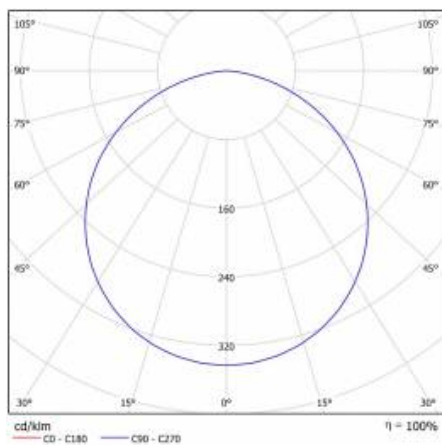

CORIA 1750LM 400MM I KL IP20 ZWIESZANY CZARNY MAT 830 (22W)

DETAILED CARD

TECHNICAL PARAMETERS TABLE

Light source:	LED module	Diffuser type:	OPAL
Nominal power [W]:	22	Material of the body:	powder coated steel
Rated power of the luminaire [W]:	23	Colour of the body:	black mat
Supply voltage [V]:	220-240	Dimensions (H/W/T/S) [mm]:	ø400/86
Frequency [Hz]:	50 - 60	Ingress protection:	IP20
Luminous flux [lm]:	1750	Mounting version:	suspended
Luminous efficacy [lm/W]:	76	Working temperature [°C]:	from -17 to +35
Energy efficiency class:	F	Net weight [kg]:	3.400
Electrical protection class:	I	Index:	555473
Colour temperature [K]:	3000	EAN:	5905963555473
Colour rendering index:	>80	Category type:	downlights
SDCM:	≤ 3	CE certificate:	224/2023
Power factor:	0.88	Warranty [years]:	5
LED lifespan L70B50 [h]:	115000	ETIM class:	EC001743
Diffuser material:	PS	Manual:	Download PDF

LIGHT CURVES