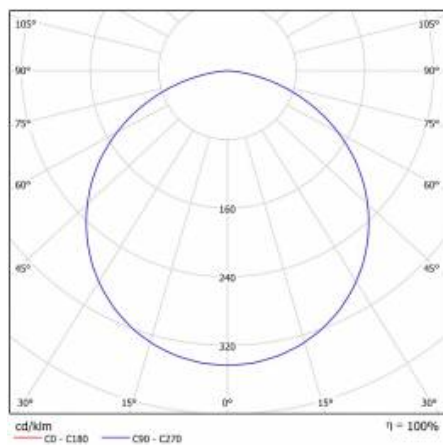

CORIA 1750LM 400MM I KL IP20 ZWIESZANY BIAŁY MAT 830 (22W)

DETAILED CARD

TECHNICAL PARAMETERS TABLE

Light source:	LED module	Diffuser type:	OPAL
Nominal power [W]:	22	Material of the body:	powder coated steel
Rated power of the luminaire [W]:	23	Colour of the body:	white mat
Supply voltage [V]:	220-240	Dimensions (H/W/T/S) [mm]:	ø400/86
Frequency [Hz]:	50 - 60	Ingress protection:	IP20
Luminous flux [lm]:	1750	Mounting version:	suspended
Luminous efficacy [lm/W]:	76	Working temperature [°C]:	from -17 to +35
Energy efficiency class:	F	Net weight [kg]:	3.400
Electrical protection class:	I	Index:	555114
Colour temperature [K]:	3000	EAN:	5905963555114
Colour rendering index:	>80	Category type:	downlights
SDCM:	≤ 3	CE certificate:	224/2023
Power factor:	0.88	Warranty [years]:	5
LED lifespan L70B50 [h]:	115000	ETIM class:	EC001743
Diffuser material:	PS	Manual:	Download PDF

LIGHT CURVES