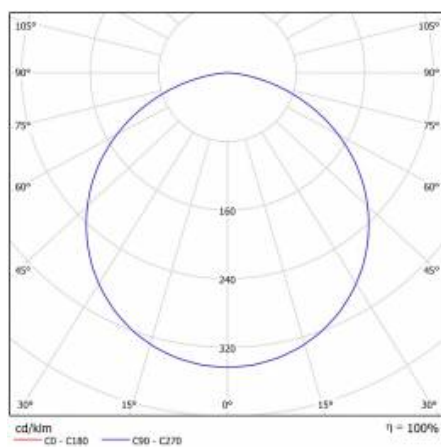

CORIA 1750LM 400MM I KL IP20 ZWIESZANY BIAŁY MAT 830 (22W)

DETAILED CARD

TECHNICAL PARAMETERS TABLE

Light source:	LED module	Diffuser type:	OPAL
Nominal power [W]:	22	Material of the body:	powder coated steel
Rated power of the luminaire [W]:	23	Colour of the body:	white mat
Supply voltage [V]:	220-240	Dimensions (H/W/T/S) [mm]:	ø400/86
Frequency [Hz]:	50 - 60	Ingress protection:	IP20
Luminous flux [lm]:	1750	Mounting version:	suspended
Luminous efficacy [lm/W]:	76	Working temperature [°C]:	from -17 to +35
Energy efficiency class:	F	Net weight [kg]:	3.400
Electrical protection class:	I	Index:	555114
Colour temperature [K]:	3000	EAN:	5905963555114
Colour rendering index:	>80	Category type:	downlights
SDCM:	≤ 3	CE certificate:	224/2023
Power factor:	0.88	Warranty [years]:	5
LED lifespan L70B50 [h]:	115000	ETIM class:	EC001743
Diffuser material:	PS	Manual:	Download PDF

LIGHT CURVES