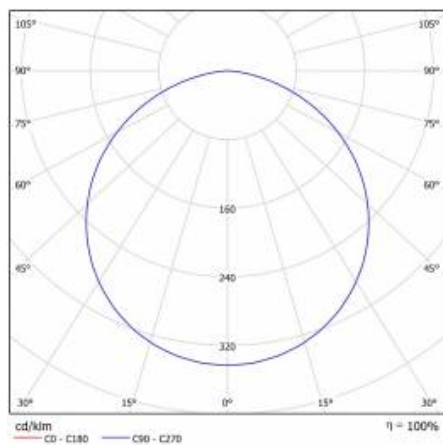

CORIA 1750LM 400MM I KL IP20 ZWIESZANY BIAŁY MAT 830 (22W)

DETAILED CARD

TECHNICAL PARAMETERS TABLE

Light source:	LED module	Material of the body:	powder coated steel
Nominal power [W]:	22	Colour of the body:	white mat
Rated power of the luminaire [W]:	23	Dimensions (H/W/T/S) [mm]:	ø400/86
Supply voltage [V]:	220-240	Ingress protection:	IP20
Frequency [Hz]:	50 - 60	Mounting version:	suspended
Luminous flux [lm]:	1750	Working temperature [°C]:	from -17 to +35
Luminous efficacy [lm/W]:	76	Net weight [kg]:	3.400
Energy efficiency class:	F	Index:	555114
Electrical protection class:	I	EAN:	5905963555114
Colour temperature [K]:	3000	Category type:	downlights
Colour rendering index:	80	CE certificate:	224/2023
SDCM:	≤ 3	Warranty [years]:	5
Power factor:	0.88	ETIM class:	EC001743
LED lifespan L70B50 [h]:	115000	Manual:	Download PDF
Diffuser material:	PS	Plik LDT:	Download
Diffuser type:	OPAL		

LIGHT CURVES