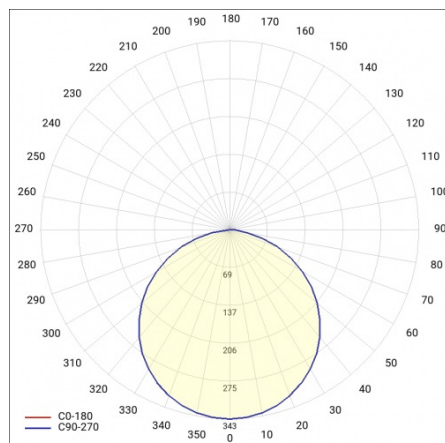

CORIA 1750LM 400MM I KL IP20 ZWIESZANY BIAŁY MAT 830 (22W)

DETAILED CARD

TECHNICAL PARAMETERS TABLE

Nominal power [W]:	22	Colour of the body:	white mat
Light source:	LED module	Dimensions (H/W/T/S) [mm]:	ø400/86
Colour temperature [K]:	3000	Ingress protection:	IP20
Luminous flux [lm]:	1750	Mounting version:	suspended
Rated power of the luminaire [W]:	23	Working temperature [°C]:	from -17 to +35
Diffuser type:	OPAL	Net weight [kg]:	3.400
Supply voltage [V]:	220-240	Index:	555114
Frequency [Hz]:	50 - 60	EAN:	5905963555114
Luminous efficacy [lm/W]:	76	Category type:	downlights
Energy efficiency class:	F	CE certificate:	224/2023
Electrical protection class:	I	Warranty [years]:	5
Colour rendering index:	>80	ETIM class:	EC001743
SDCM:	≤ 3	Manual:	Download PDF
Power factor:	0.88	Plik LDT:	Download
LED lifespan L70B50 [h]:	115000		
Diffuser material:	PS		
Material of the body:	powder coated steel		

LIGHT CURVES