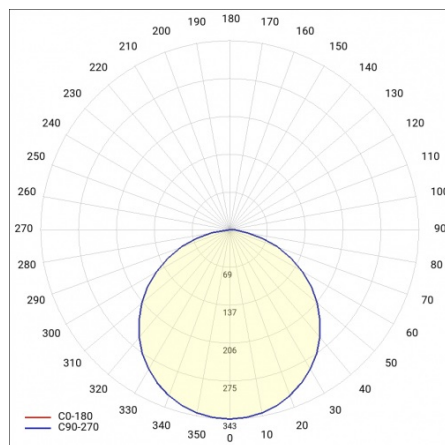

CORIA 1750LM 400MM DALI I KL IP44 CZARNY MAT 830 (22W)

DETAILED CARD

TECHNICAL PARAMETERS TABLE

Nominal power [W]:	22	Colour of the body:	black mat
Light source:	LED module	Dimensions (H/W/T/S) [mm]:	ø400/86
Colour temperature [K]:	3000	Ingress protection:	IP44
Luminous flux [lm]:	1750	DIMM DALI:	yes
Rated power of the luminaire [W]:	23	Mounting version:	surface
Diffuser type:	OPAL	Working temperature [°C]:	from -17 to +35
Supply voltage [V]:	220-240	Net weight [kg]:	3.400
Frequency [Hz]:	50 - 60	Index:	555442
Luminous efficacy [lm/W]:	76	EAN:	5905963555442
Energy efficiency class:	F	Category type:	downlights
Electrical protection class:	I	CE certificate:	224/2023
Colour rendering index:	>80	Warranty [years]:	5
SDCM:	≤ 3	ETIM class:	EC002892
Power factor:	0.88	Manual:	Download PDF
LED lifespan L70B50 [h]:	115000	Plik LDT:	Download
Diffuser material:	PS		
Material of the body:	powder coated steel		

LIGHT CURVES