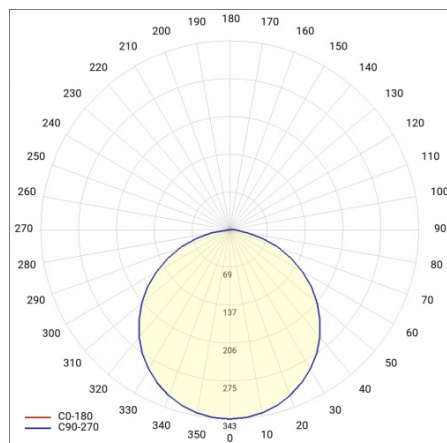

CORIA 1750LM 400MM DALI I KL IP44 BIAŁY MAT 830 (22W)

DETAILED CARD

TECHNICAL PARAMETERS TABLE

Nominal power [W]:	22	Colour of the body:	white mat
Light source:	LED module	Dimensions (H/W/T/S) [mm]:	ø400/86
Colour temperature [K]:	3000	Ingress protection:	IP44
Luminous flux [lm]:	1750	DIMM DALI:	yes
Rated power of the luminaire [W]:	23	Mounting version:	surface
Diffuser type:	OPAL	Working temperature [°C]:	from -17 to +35
Supply voltage [V]:	220-240	Net weight [kg]:	3.400
Frequency [Hz]:	50 - 60	Index:	555084
Luminous efficacy [lm/W]:	76	EAN:	5905963555084
Energy efficiency class:	F	Category type:	downlights
Electrical protection class:	I	CE certificate:	224/2023
Colour rendering index:	>80	Warranty [years]:	5
SDCM:	≤ 3	ETIM class:	EC002892
Power factor:	0.88	Manual:	Download PDF
LED lifespan L70B50 [h]:	115000	Plik LDT:	Download
Diffuser material:	PS		
Material of the body:	powder coated steel		

LIGHT CURVES