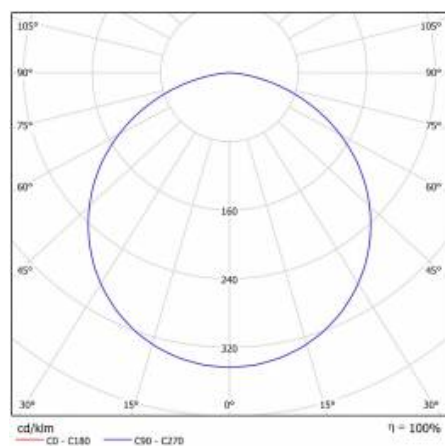

CORIA 1750LM 400MM DALI I KL IP44 BIAŁY MAT 830 (22W)

DETAILED CARD

TECHNICAL PARAMETERS TABLE

Light source:	LED module	Material of the body:	powder coated steel
Nominal power [W]:	22	Colour of the body:	white mat
Rated power of the luminaire [W]:	23	Dimensions (H/W/T/S) [mm]:	ø400/86
Supply voltage [V]:	220-240	Ingress protection:	IP44
Frequency [Hz]:	50 - 60	Mounting version:	surface
Luminous flux [lm]:	1750	Working temperature [°C]:	from -17 to +35
Luminous efficacy [lm/W]:	76	DIMM DALI:	yes
Energy efficiency class:	F	Net weight [kg]:	3.400
Electrical protection class:	I	Index:	555084
Colour temperature [K]:	3000	EAN:	5905963555084
Colour rendering index:	>80	Category type:	downlights
SDCM:	≤ 3	CE certificate:	224/2023
Power factor:	0.88	Warranty [years]:	5
LED lifespan L70B50 [h]:	115000	ETIM class:	EC002892
Diffuser material:	PS	Manual:	Download PDF
Diffuser type:	OPAL		

LIGHT CURVES