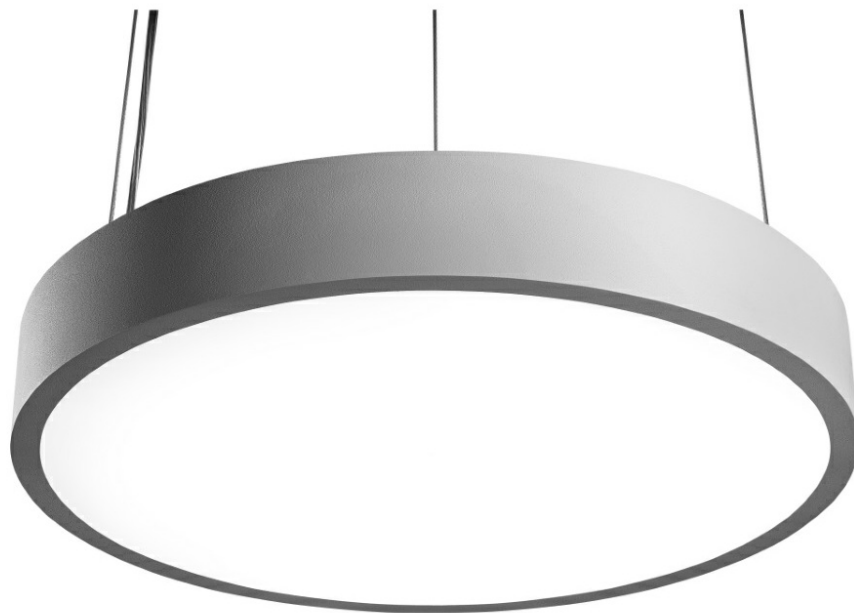

CORIA 1750LM 400MM DALI I KL IP20 ZWIESZANY CZARNY MAT 830 (22W)

DETAILED CARD

TECHNICAL PARAMETERS

Index:	555534
Ingress protection:	IP20
Nominal power [W]:	22
Luminous flux [lm]*:	1750
Colour temperature [K]:	3000
Colour rendering index:	>80
Energy efficiency class:	F
Material of the body:	powder coated steel
Colour of the body:	black mat
Diffuser material:	PS

CHARACTERISTICS

Round LED luminaire with a big diameter and an integrated energy-saving light source guarantees high luminous flux and even light distribution. Its body is made of white powder coated steel, and the diffuser is made of opal PMMA. It works perfectly while designing new applications as well as replacing traditional luminaires with energy-saving LED solutions. Suspension and electrical cords are not included (available as accessories).

APPLICATION

Luminaire is dedicated for indoor use. Due to good lighting of the surface and even light distribution, it is particularly well-suited to be used as the main light source in representative rooms and passageways.

CORIA 1750LM 400MM DALI I KL IP20 ZWIESZANY CZARNY MAT 830 (22W)

DETAILED CARD

TECHNICAL PARAMETERS TABLE

Light source:	LED module	Material of the body:	powder coated steel
Nominal power [W]:	22	Colour of the body:	black mat
Rated power of the luminaire [W]:	23	Dimensions (H/W/T/S) [mm]:	ø400/86
Supply voltage [V]:	220-240	Ingress protection:	IP20
Frequency [Hz]:	50 - 60	Mounting version:	suspended
Luminous flux [lm]:	1750	Working temperature [°C]:	from -17 to +35
Luminous efficacy [lm/W]:	76	DIMM DALI:	yes
Energy efficiency class:	F	Net weight [kg]:	3.400
Electrical protection class:	I	Index:	555534
Colour temperature [K]:	3000	EAN:	5905963555534
Colour rendering index:	>80	Category type:	downlights
SDCM:	≤ 3	CE certificate:	224/2023
Power factor:	0.88	Warranty [years]:	5
LED lifespan L70B50 [h]:	115000	ETIM class:	EC001743
Diffuser material:	PS	Manual:	Download PDF
Diffuser type:	OPAL		