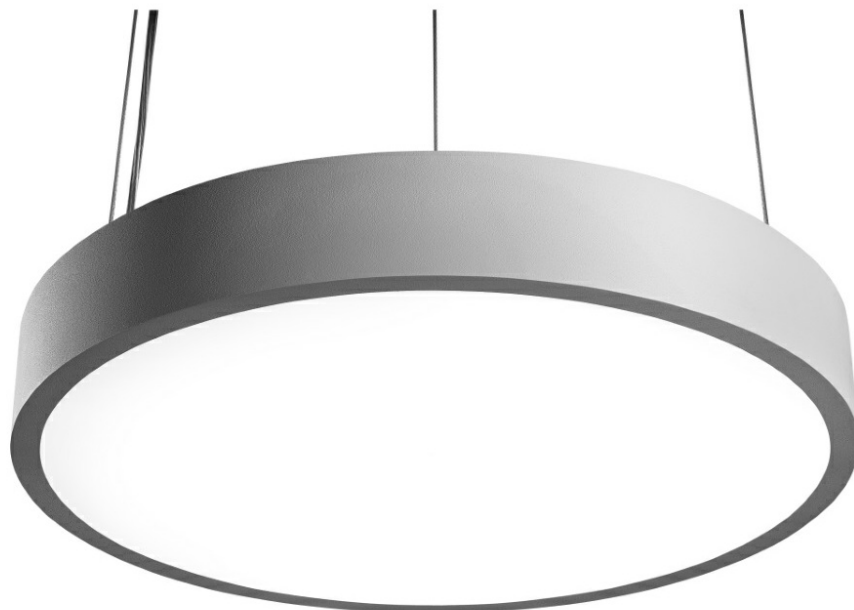

# CORIA 1750LM 400MM DALI I KL IP20 ZWIESZANY CZARNY MAT 830 (22W)

DETAILED CARD

## CHARACTERISTICS

Round LED luminaire with a big diameter and an integrated energy-saving light source guarantees high luminous flux and even light distribution. Its body is made of white powder coated steel, and the diffuser is made of opal PMMA. It works perfectly while designing new applications as well as replacing traditional luminaires with energy-saving LED solutions. Suspension and electrical cords are not included (available as accessories).

## APPLICATION

Luminaire is dedicated for indoor use. Due to good lighting of the surface and even light distribution, it is particularly well-suited to be used as the main light source in representative rooms and passageways.

## TECHNICAL PARAMETERS TABLE

Nominal power [W]:	22	Colour of the body:	black mat
Light source:	LED module	Dimensions (H/W/T/S) [mm]:	ø400/86
Colour temperature [K]:	3000	Ingress protection:	IP20
Luminous flux [lm]:	1750	DIMM DALI:	yes
Rated power of the luminaire [W]:	23	Mounting version:	suspended
Diffuser type:	OPAL	Working temperature [°C]:	from -17 to +35
Supply voltage [V]:	220-240	Net weight [kg]:	3.400
Frequency [Hz]:	50 - 60	Index:	555534
Luminous efficacy [lm/W]:	76	EAN:	5905963555534
Energy efficiency class:	F	Category type:	downlights
Electrical protection class:	I	CE certificate:	<a href="#">224/2023</a>
Colour rendering index:	>80	Warranty [years]:	5
SDCM:	≤ 3	ETIM class:	EC001743
Power factor:	0.88	Manual:	<a href="#">Download PDF</a>
LED lifespan L70B50 [h]:	115000	Plik LDT:	<a href="#">Download</a>
Diffuser material:	PS		
Material of the body:	powder coated steel		