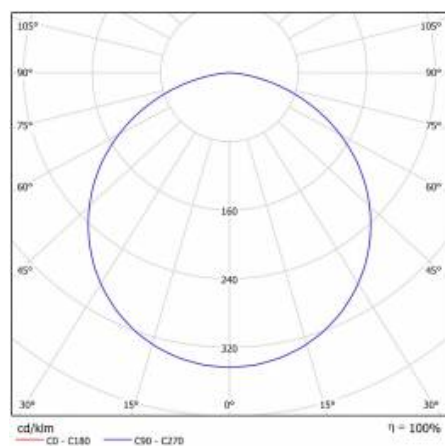

CORIA 1750LM 400MM DALI I KL IP20 ZWIESZANY CZARNY MAT 830 (22W)

DETAILED CARD

TECHNICAL PARAMETERS TABLE

Light source:	LED module	Material of the body:	powder coated steel
Nominal power [W]:	22	Colour of the body:	black mat
Rated power of the luminaire [W]:	23	Dimensions (H/W/T/S) [mm]:	ø400/86
Supply voltage [V]:	220-240	Ingress protection:	IP20
Frequency [Hz]:	50 - 60	Mounting version:	suspended
Luminous flux [lm]:	1750	Working temperature [°C]:	from -17 to +35
Luminous efficacy [lm/W]:	76	DIMM DALI:	yes
Energy efficiency class:	F	Net weight [kg]:	3.400
Electrical protection class:	I	Index:	555534
Colour temperature [K]:	3000	EAN:	5905963555534
Colour rendering index:	>80	Category type:	downlights
SDCM:	≤ 3	CE certificate:	224/2023
Power factor:	0.88	Warranty [years]:	5
LED lifespan L70B50 [h]:	115000	ETIM class:	EC001743
Diffuser material:	PS	Manual:	Download PDF
Diffuser type:	OPAL		

LIGHT CURVES