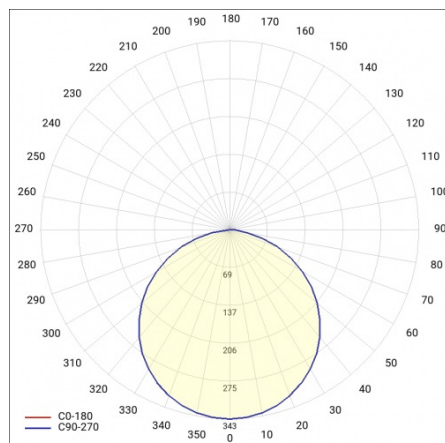

CORIA 1750LM 400MM DALI I KL IP20 ZWIESZANY CZARNY MAT 830 (22W)

DETAILED CARD

TECHNICAL PARAMETERS TABLE

Nominal power [W]:	22	Colour of the body:	black mat
Light source:	LED module	Dimensions (H/W/T/S) [mm]:	ø400/86
Colour temperature [K]:	3000	Ingress protection:	IP20
Luminous flux [lm]:	1750	DIMM DALI:	yes
Rated power of the luminaire [W]:	23	Mounting version:	suspended
Diffuser type:	OPAL	Working temperature [°C]:	from -17 to +35
Supply voltage [V]:	220-240	Net weight [kg]:	3.400
Frequency [Hz]:	50 - 60	Index:	555534
Luminous efficacy [lm/W]:	76	EAN:	5905963555534
Energy efficiency class:	F	Category type:	downlights
Electrical protection class:	I	CE certificate:	224/2023
Colour rendering index:	>80	Warranty [years]:	5
SDCM:	≤ 3	ETIM class:	EC001743
Power factor:	0.88	Manual:	Download PDF
LED lifespan L70B50 [h]:	115000	Plik LDT:	Download
Diffuser material:	PS		
Material of the body:	powder coated steel		

LIGHT CURVES