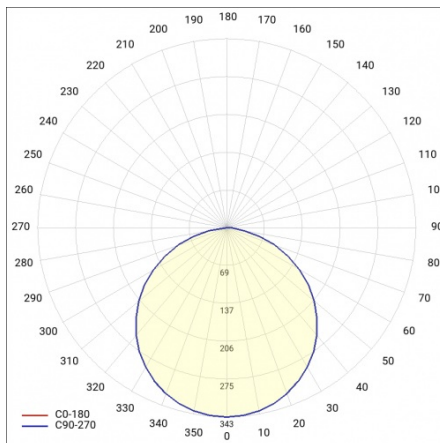

CORIA 1750LM 400MM DALI I KL IP20 ZWIESZANY BIAŁY MAT 830 (22W)

DETAILED CARD

TECHNICAL PARAMETERS TABLE

Nominal power [W]:	22	Colour of the body:	white mat
Light source:	LED module	Dimensions (H/W/T/S) [mm]:	ø400/86
Colour temperature [K]:	3000	Ingress protection:	IP20
Luminous flux [lm]:	1750	DIMM DALI:	yes
Rated power of the luminaire [W]:	23	Mounting version:	suspended
Diffuser type:	OPAL	Working temperature [°C]:	from -17 to +35
Supply voltage [V]:	220-240	Net weight [kg]:	3.400
Frequency [Hz]:	50 - 60	Index:	555176
Luminous efficacy [lm/W]:	76	EAN:	5905963555176
Energy efficiency class:	F	Category type:	downlights
Electrical protection class:	I	CE certificate:	224/2023
Colour rendering index:	>80	Warranty [years]:	5
SDCM:	≤ 3	ETIM class:	EC001743
Power factor:	0.88	Manual:	Download PDF
LED lifespan L70B50 [h]:	115000	Plik LDT:	Download
Diffuser material:	PS		
Material of the body:	powder coated steel		

LIGHT CURVES