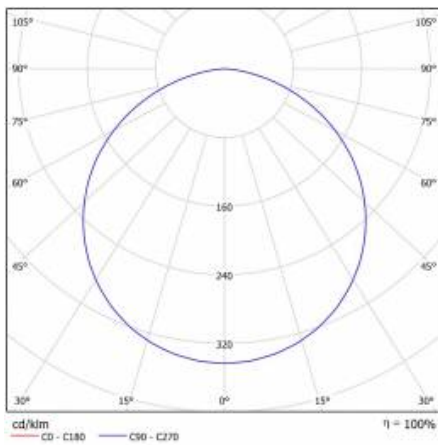

CORIA 1750LM 400MM DALI I KL IP20 ZWIESZANY BIAŁY MAT 830 (22W)

DETAILED CARD

TECHNICAL PARAMETERS TABLE

Light source:	LED module	Material of the body:	powder coated steel
Nominal power [W]:	22	Colour of the body:	white mat
Rated power of the luminaire [W]:	23	Dimensions (H/W/T/S) [mm]:	ø400/86
Supply voltage [V]:	220-240	Ingress protection:	IP20
Frequency [Hz]:	50 - 60	Mounting version:	suspended
Luminous flux [lm]:	1750	Working temperature [°C]:	from -17 to +35
Luminous efficacy [lm/W]:	76	DIMM DALI:	yes
Energy efficiency class:	F	Net weight [kg]:	3.400
Electrical protection class:	I	Index:	555176
Colour temperature [K]:	3000	EAN:	5905963555176
Colour rendering index:	>80	Category type:	downlights
SDCM:	≤ 3	CE certificate:	224/2023
Power factor:	0.88	Warranty [years]:	5
LED lifespan L70B50 [h]:	115000	ETIM class:	EC001743
Diffuser material:	PS	Manual:	Download PDF
Diffuser type:	OPAL		

LIGHT CURVES