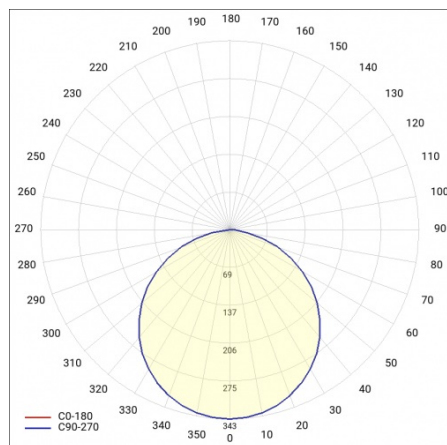

CORIA 11050LM 900MM I KL IP44 CZARNY MAT 840 (100W)

DETAILED CARD

TECHNICAL PARAMETERS TABLE

Nominal power [W]:	100	Colour of the body:	black mat
Light source:	LED module	Dimensions (H/W/T/S) [mm]:	ø900/86
Colour temperature [K]:	4000	Ingress protection:	IP44
Luminous flux [lm]:	11050	Mounting version:	surface
Rated power of the luminaire [W]:	114	Working temperature [°C]:	from -17 to +35
Diffuser type:	OPAL	Net weight [kg]:	9.800
Supply voltage [V]:	220-240	Index:	555541
Frequency [Hz]:	50 - 60	EAN:	5905963555541
Luminous efficacy [lm/W]:	96	Category type:	downlights
Energy efficiency class:	E	CE certificate:	224/2023
Electrical protection class:	I	Warranty [years]:	5
Colour rendering index:	>80	ETIM class:	EC002892
SDCM:	≤ 3	Manual:	Download PDF
Power factor:	0.97	Plik LDT:	Download
LED lifespan L70B50 [h]:	115000		
Diffuser material:	PS		
Material of the body:	powder coated steel		

LIGHT CURVES