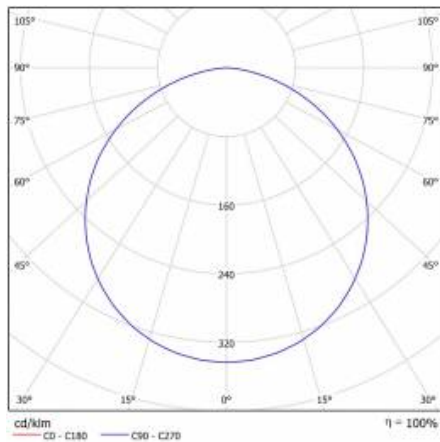

CORIA 11050LM 900MM I KL IP44 BIAŁY MAT 840 (100W)

DETAILED CARD

TECHNICAL PARAMETERS TABLE

Light source:	LED module	Diffuser type:	OPAL
Nominal power [W]:	100	Material of the body:	powder coated steel
Rated power of the luminaire [W]:	114	Colour of the body:	white mat
Supply voltage [V]:	220-240	Dimensions (H/W/T/S) [mm]:	ø900/86
Frequency [Hz]:	50 - 60	Ingress protection:	IP44
Luminous flux [lm]:	11050	Mounting version:	surface
Luminous efficacy [lm/W]:	96	Working temperature [°C]:	from -17 to +35
Energy efficiency class:	E	Net weight [kg]:	9.800
Electrical protection class:	I	Index:	555183
Colour temperature [K]:	4000	EAN:	5905963555183
Colour rendering index:	>80	Category type:	downlights
SDCM:	≤ 3	CE certificate:	224/2023
Power factor:	0.97	Warranty [years]:	5
LED lifespan L70B50 [h]:	115000	ETIM class:	EC002892
Diffuser material:	PS	Manual:	Download PDF

LIGHT CURVES