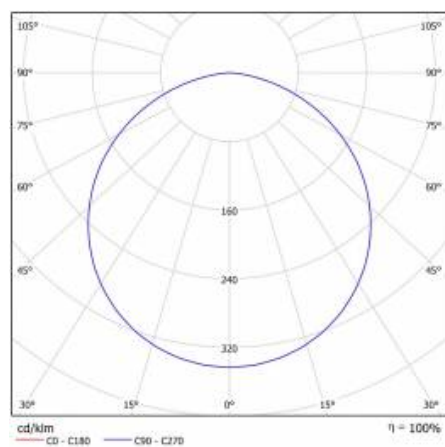

CORIA 11050LM 900MM I KL IP20 ZWIESZANY CZARNY MAT 840 (100W)

DETAILED CARD

TECHNICAL PARAMETERS TABLE

Light source:	LED module	Diffuser type:	OPAL
Nominal power [W]:	100	Material of the body:	powder coated steel
Rated power of the luminaire [W]:	114	Colour of the body:	black mat
Supply voltage [V]:	220-240	Dimensions (H/W/T/S) [mm]:	ø900/86
Frequency [Hz]:	50 - 60	Ingress protection:	IP20
Luminous flux [lm]:	11050	Mounting version:	suspended
Luminous efficacy [lm/W]:	96	Working temperature [°C]:	from -17 to +35
Energy efficiency class:	E	Net weight [kg]:	9.800
Electrical protection class:	I	Index:	555633
Colour temperature [K]:	4000	EAN:	5905963555633
Colour rendering index:	>80	Category type:	downlights
SDCM:	≤ 3	CE certificate:	224/2023
Power factor:	0.97	Warranty [years]:	5
LED lifespan L70B50 [h]:	115000	ETIM class:	EC001743
Diffuser material:	PS	Manual:	Download PDF

LIGHT CURVES