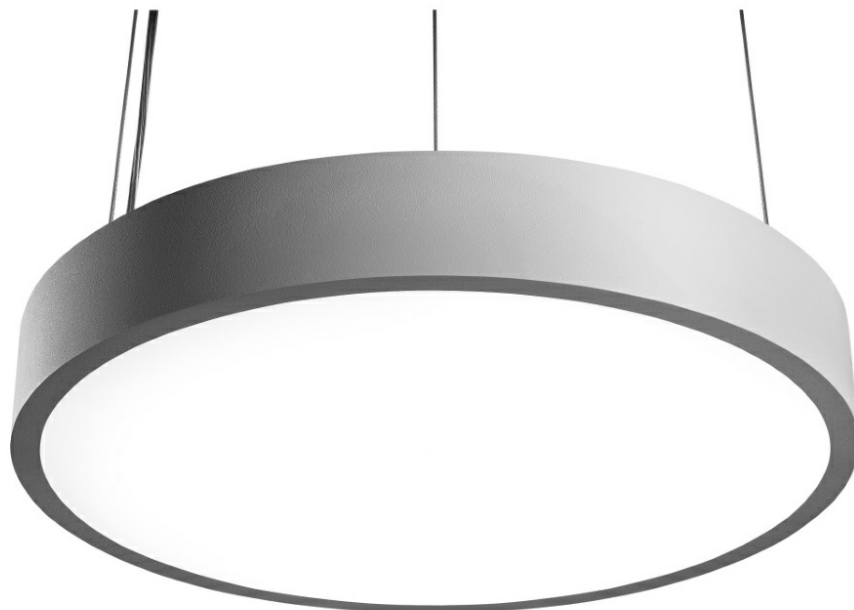

CORIA 11050LM 900MM I KL IP20 ZWIESZANY CZARNY MAT 840 (100W)

DETAILED CARD

TECHNICAL PARAMETERS

Index:	555633
Ingress protection:	IP20
Nominal power [W]:	100
Luminous flux [lm]*:	11050
Colour temperature [K]:	4000
Colour rendering index:	>80
Energy efficiency class:	E
Material of the body:	powder coated steel
Colour of the body:	black mat
Diffuser material:	PS

CHARACTERISTICS

Round LED luminaire with a big diameter and an integrated energy-saving light source guarantees high luminous flux and even light distribution. Its body is made of white powder coated steel, and the diffuser is made of opal PMMA. It works perfectly while designing new applications as well as replacing traditional luminaires with energy-saving LED solutions. Suspension and electrical cords are not included (available as accessories).

APPLICATION

Luminaire is dedicated for indoor use. Due to good lighting of the surface and even light distribution, it is particularly well-suited to be used as the main light source in representative rooms and passageways.

CORIA 11050LM 900MM I KL IP20 ZWIESZANY CZARNY MAT 840 (100W)

DETAILED CARD

TECHNICAL PARAMETERS TABLE

Nominal power [W]:	100	Colour of the body:	black mat
Light source:	LED module	Dimensions (H/W/T/S) [mm]:	ø900/86
Colour temperature [K]:	4000	Ingress protection:	IP20
Luminous flux [lm]:	11050	Mounting version:	suspended
Rated power of the luminaire [W]:	114	Working temperature [°C]:	from -17 to +35
Diffuser type:	OPAL	Net weight [kg]:	9.800
Supply voltage [V]:	220-240	Index:	555633
Frequency [Hz]:	50 - 60	EAN:	5905963555633
Luminous efficacy [lm/W]:	96	Category type:	downlights
Energy efficiency class:	E	CE certificate:	224/2023
Electrical protection class:	I	Warranty [years]:	5
Colour rendering index:	>80	ETIM class:	EC001743
SDCM:	≤ 3	Manual:	Download PDF
Power factor:	0.97	Plik LDT:	
LED lifespan L70B50 [h]:	115000		
Diffuser material:	PS		
Material of the body:	powder coated steel		