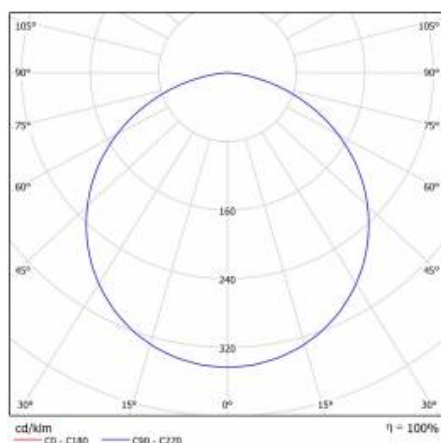

CORIA 11050LM 900MM I KL IP20 ZWIESZANY CZARNY MAT 840 (100W)

DETAILED CARD

TECHNICAL PARAMETERS TABLE

Light source:	LED module	Diffuser type:	OPAL
Nominal power [W]:	100	Material of the body:	powder coated steel
Rated power of the luminaire [W]:	114	Colour of the body:	black mat
Supply voltage [V]:	220-240	Dimensions (H/W/T/S) [mm]:	ø900/86
Frequency [Hz]:	50 - 60	Ingress protection:	IP20
Luminous flux [lm]:	11050	Mounting version:	suspended
Luminous efficacy [lm/W]:	96	Working temperature [°C]:	from -17 to +35
Energy efficiency class:	E	Net weight [kg]:	9.800
Electrical protection class:	I	Index:	555633
Colour temperature [K]:	4000	EAN:	5905963555633
Colour rendering index:	>80	Category type:	downlights
SDCM:	≤ 3	CE certificate:	224/2023
Power factor:	0.97	Warranty [years]:	5
LED lifespan L70B50 [h]:	115000	ETIM class:	EC001743
Diffuser material:	PS	Manual:	Download PDF

LIGHT CURVES