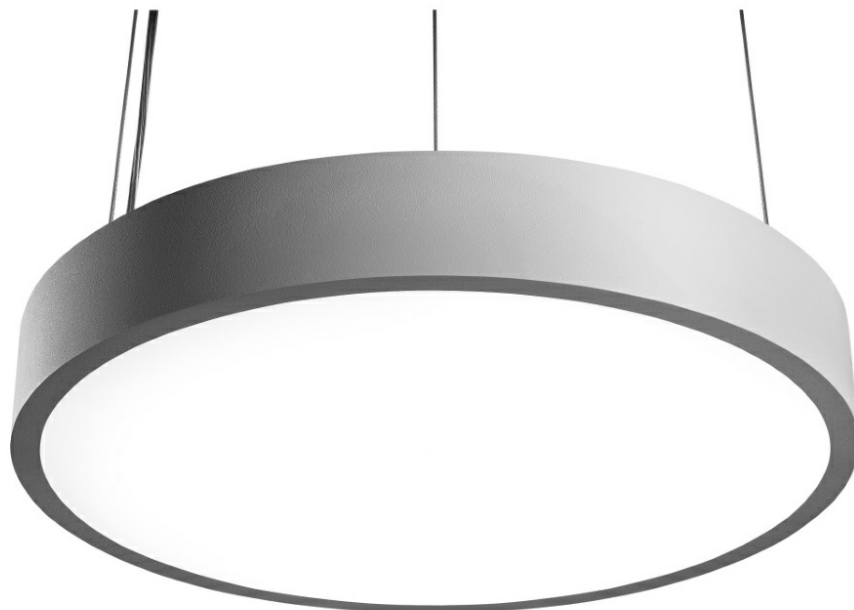

CORIA 11050LM 900MM I KL IP20 ZWIESZANY CZARNY MAT 840 (100W)

DETAILED CARD

TECHNICAL PARAMETERS

Index:	555633
Ingress protection:	IP20
Nominal power [W]:	100
Luminous flux [lm]*:	11050
Colour temperature [K]:	4000
Colour rendering index:	>80
Energy efficiency class:	E
Material of the body:	powder coated steel
Colour of the body:	black mat
Diffuser material:	PS

CHARACTERISTICS

Round LED luminaire with a big diameter and an integrated energy-saving light source guarantees high luminous flux and even light distribution. Its body is made of white powder coated steel, and the diffuser is made of opal PMMA. It works perfectly while designing new applications as well as replacing traditional luminaires with energy-saving LED solutions. Suspension and electrical cords are not included (available as accessories).

APPLICATION

Luminaire is dedicated for indoor use. Due to good lighting of the surface and even light distribution, it is particularly well-suited to be used as the main light source in representative rooms and passageways.

CORIA 11050LM 900MM I KL IP20 ZWIESZANY CZARNY MAT 840 (100W)

DETAILED CARD

TECHNICAL PARAMETERS TABLE

Nominal power [W]:	100	Colour of the body:	black mat
Light source:	LED module	Dimensions (H/W/T/S) [mm]:	ø900/86
Colour temperature [K]:	4000	Ingress protection:	IP20
Luminous flux [lm]:	11050	Mounting version:	suspended
Rated power of the luminaire [W]:	114	Working temperature [°C]:	from -17 to +35
Diffuser type:	OPAL	Net weight [kg]:	9.800
Supply voltage [V]:	220-240	Index:	555633
Frequency [Hz]:	50 - 60	EAN:	5905963555633
Luminous efficacy [lm/W]:	96	Category type:	downlights
Energy efficiency class:	E	CE certificate:	224/2023
Electrical protection class:	I	Warranty [years]:	5
Colour rendering index:	>80	ETIM class:	EC001743
SDCM:	≤ 3	Manual:	Download PDF
Power factor:	0.97	Plik LDT:	Download
LED lifespan L70B50 [h]:	115000		
Diffuser material:	PS		
Material of the body:	powder coated steel		