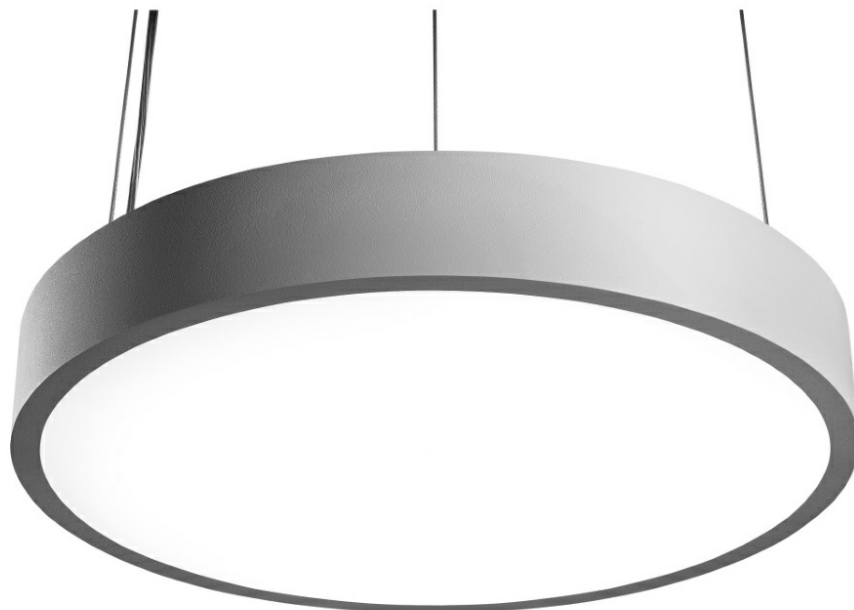

CORIA 11050LM 900MM I KL IP20 ZWIESZANY CZARNY MAT 840 (100W)

DETAILED CARD

TECHNICAL PARAMETERS

Index:	555633
Ingress protection:	IP20
Nominal power [W]:	100
Luminous flux [lm]*:	11050
Colour temperature [K]:	4000
Colour rendering index:	>80
Energy efficiency class:	E
Material of the body:	powder coated steel
Colour of the body:	black mat
Diffuser material:	PS

CHARACTERISTICS

Round LED luminaire with a big diameter and an integrated energy-saving light source guarantees high luminous flux and even light distribution. Its body is made of white powder coated steel, and the diffuser is made of opal PMMA. It works perfectly while designing new applications as well as replacing traditional luminaires with energy-saving LED solutions. Suspension and electrical cords are not included (available as accessories).

APPLICATION

Luminaire is dedicated for indoor use. Due to good lighting of the surface and even light distribution, it is particularly well-suited to be used as the main light source in representative rooms and passageways.

CORIA 11050LM 900MM I KL IP20 ZWIESZANY CZARNY MAT 840 (100W)

DETAILED CARD

TECHNICAL PARAMETERS TABLE

Nominal power [W]:	100	Colour of the body:	black mat
Light source:	LED module	Dimensions (H/W/T/S) [mm]:	ø900/86
Colour temperature [K]:	4000	Ingress protection:	IP20
Luminous flux [lm]:	11050	Mounting version:	suspended
Rated power of the luminaire [W]:	114	Working temperature [°C]:	from -17 to +35
Diffuser type:	OPAL	Net weight [kg]:	9.800
Supply voltage [V]:	220-240	Index:	555633
Frequency [Hz]:	50 - 60	EAN:	5905963555633
Luminous efficacy [lm/W]:	96	Category type:	downlights
Energy efficiency class:	E	CE certificate:	224/2023
Electrical protection class:	I	Warranty [years]:	5
Colour rendering index:	>80	ETIM class:	EC001743
SDCM:	≤ 3	Manual:	Download PDF
Power factor:	0.97	Plik LDT:	Pobierz
LED lifespan L70B50 [h]:	115000		
Diffuser material:	PS		
Material of the body:	powder coated steel		