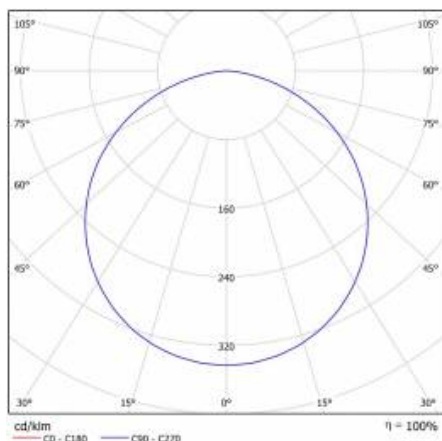

CORIA 11050LM 900MM I KL IP20 ZWIESZANY BIAŁY MAT 840 (100W)

DETAILED CARD

TECHNICAL PARAMETERS TABLE

Light source:	LED module	Diffuser type:	OPAL
Nominal power [W]:	100	Material of the body:	powder coated steel
Rated power of the luminaire [W]:	114	Colour of the body:	white mat
Supply voltage [V]:	220-240	Dimensions (H/W/T/S) [mm]:	ø900/86
Frequency [Hz]:	50 - 60	Ingress protection:	IP20
Luminous flux [lm]:	11050	Mounting version:	suspended
Luminous efficacy [lm/W]:	96	Working temperature [°C]:	from -17 to +35
Energy efficiency class:	E	Net weight [kg]:	9.800
Electrical protection class:	I	Index:	555275
Colour temperature [K]:	4000	EAN:	5905963555275
Colour rendering index:	>80	Category type:	downlights
SDCM:	≤ 3	CE certificate:	224/2023
Power factor:	0.97	Warranty [years]:	5
LED lifespan L70B50 [h]:	115000	ETIM class:	EC001743
Diffuser material:	PS	Manual:	Download PDF

LIGHT CURVES