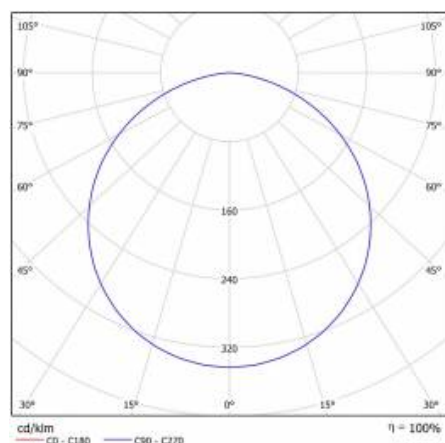

CORIA 11050LM 900MM I KL IP20 ZWIESZANY BIAŁY MAT 840 (100W)

DETAILED CARD

TECHNICAL PARAMETERS TABLE

Light source:	LED module	Diffuser type:	OPAL
Nominal power [W]:	100	Material of the body:	powder coated steel
Rated power of the luminaire [W]:	114	Colour of the body:	white mat
Supply voltage [V]:	220-240	Dimensions (H/W/T/S) [mm]:	ø900/86
Frequency [Hz]:	50 - 60	Ingress protection:	IP20
Luminous flux [lm]:	11050	Mounting version:	suspended
Luminous efficacy [lm/W]:	96	Working temperature [°C]:	from -17 to +35
Energy efficiency class:	E	Net weight [kg]:	9.800
Electrical protection class:	I	Index:	555275
Colour temperature [K]:	4000	EAN:	5905963555275
Colour rendering index:	>80	Category type:	downlights
SDCM:	≤ 3	CE certificate:	224/2023
Power factor:	0.97	Warranty [years]:	5
LED lifespan L70B50 [h]:	115000	ETIM class:	EC001743
Diffuser material:	PS	Manual:	Download PDF

LIGHT CURVES