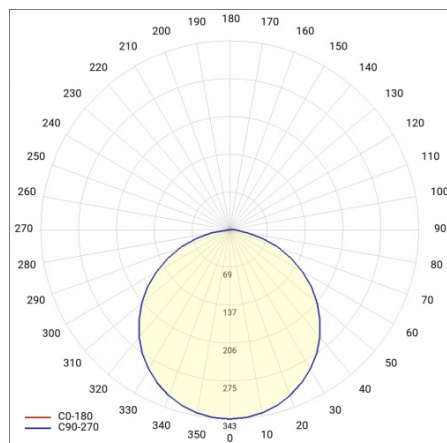

CORIA 11050LM 900MM DALI I KL IP44 CZARNY MAT 840 (100W)

DETAILED CARD

TECHNICAL PARAMETERS TABLE

Nominal power [W]:	100	Colour of the body:	black mat
Light source:	LED module	Dimensions (H/W/T/S) [mm]:	ø900/86
Colour temperature [K]:	4000	Ingress protection:	IP44
Luminous flux [lm]:	11050	DIMM DALI:	yes
Rated power of the luminaire [W]:	114	Mounting version:	surface
Diffuser type:	OPAL	Working temperature [°C]:	from -17 to +35
Supply voltage [V]:	220-240	Net weight [kg]:	9.800
Frequency [Hz]:	50 - 60	Index:	555602
Luminous efficacy [lm/W]:	96	EAN:	5905963555602
Energy efficiency class:	E	Category type:	downlights
Electrical protection class:	I	CE certificate:	224/2023
Colour rendering index:	>80	Warranty [years]:	5
SDCM:	≤ 3	ETIM class:	EC002892
Power factor:	0.97	Manual:	Download PDF
LED lifespan L70B50 [h]:	115000	Plik LDT:	Download
Diffuser material:	PS		
Material of the body:	powder coated steel		

LIGHT CURVES