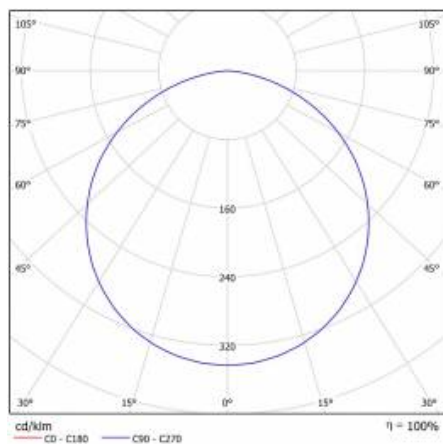

CORIA 11050LM 900MM DALI I KL IP44 CZARNY MAT 840 (100W)

DETAILED CARD

TECHNICAL PARAMETERS TABLE

Light source:	LED module	Material of the body:	powder coated steel
Nominal power [W]:	100	Colour of the body:	black mat
Rated power of the luminaire [W]:	114	Dimensions (H/W/T/S) [mm]:	ø900/86
Supply voltage [V]:	220-240	Ingress protection:	IP44
Frequency [Hz]:	50 - 60	Mounting version:	surface
Luminous flux [lm]:	11050	Working temperature [°C]:	from -17 to +35
Luminous efficacy [lm/W]:	96	DIMM DALI:	yes
Energy efficiency class:	E	Net weight [kg]:	9.800
Electrical protection class:	I	Index:	555602
Colour temperature [K]:	4000	EAN:	5905963555602
Colour rendering index:	>80	Category type:	downlights
SDCM:	≤ 3	CE certificate:	224/2023
Power factor:	0.97	Warranty [years]:	5
LED lifespan L70B50 [h]:	115000	ETIM class:	EC002892
Diffuser material:	PS	Manual:	Download PDF
Diffuser type:	OPAL		

LIGHT CURVES