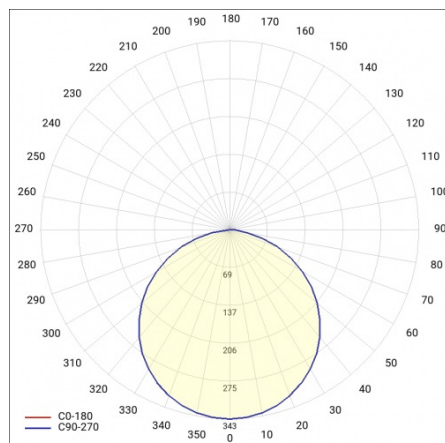

CORIA 11050LM 900MM DALI I KL IP44 BIAŁY MAT 840 (100W)

DETAILED CARD

TECHNICAL PARAMETERS TABLE

Nominal power [W]:	100	Colour of the body:	white mat
Light source:	LED module	Dimensions (H/W/T/S) [mm]:	ø900/86
Colour temperature [K]:	4000	Ingress protection:	IP44
Luminous flux [lm]:	11050	DIMM DALI:	yes
Rated power of the luminaire [W]:	114	Mounting version:	surface
Diffuser type:	OPAL	Working temperature [°C]:	from -17 to +35
Supply voltage [V]:	220-240	Net weight [kg]:	9.800
Frequency [Hz]:	50 - 60	Index:	555244
Luminous efficacy [lm/W]:	96	EAN:	5905963555244
Energy efficiency class:	E	Category type:	downlights
Electrical protection class:	I	CE certificate:	224/2023
Colour rendering index:	>80	Warranty [years]:	5
SDCM:	≤ 3	ETIM class:	EC002892
Power factor:	0.97	Manual:	Download PDF
LED lifespan L70B50 [h]:	115000	Plik LDT:	Download
Diffuser material:	PS		
Material of the body:	powder coated steel		

LIGHT CURVES