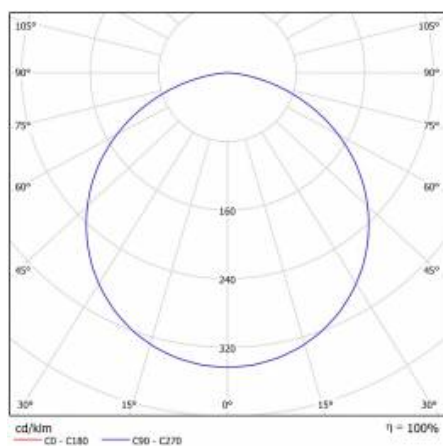

CORIA 11050LM 900MM DALI I KL IP44 BIAŁY MAT 840 (100W)

DETAILED CARD

TECHNICAL PARAMETERS TABLE

Light source:	LED module	Material of the body:	powder coated steel
Nominal power [W]:	100	Colour of the body:	white mat
Rated power of the luminaire [W]:	114	Dimensions (H/W/T/S) [mm]:	ø900/86
Supply voltage [V]:	220-240	Ingress protection:	IP44
Frequency [Hz]:	50 - 60	Mounting version:	surface
Luminous flux [lm]:	11050	Working temperature [°C]:	from -17 to +35
Luminous efficacy [lm/W]:	96	DIMM DALI:	yes
Energy efficiency class:	E	Net weight [kg]:	9.800
Electrical protection class:	I	Index:	555244
Colour temperature [K]:	4000	EAN:	5905963555244
Colour rendering index:	>80	Category type:	downlights
SDCM:	≤ 3	CE certificate:	224/2023
Power factor:	0.97	Warranty [years]:	5
LED lifespan L70B50 [h]:	115000	ETIM class:	EC002892
Diffuser material:	PS	Manual:	Download PDF
Diffuser type:	OPAL		

LIGHT CURVES