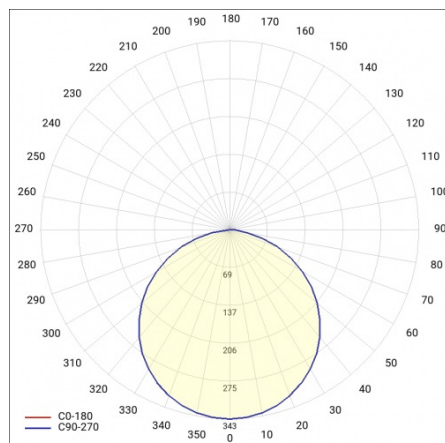

CORIA 11050LM 900MM DALI I KL IP20 ZWIESZANY CZARNY MAT 840 (100W)

DETAILED CARD

TECHNICAL PARAMETERS TABLE

Nominal power [W]:	100	Colour of the body:	black mat
Light source:	LED module	Dimensions (H/W/T/S) [mm]:	ø900/86
Colour temperature [K]:	4000	Ingress protection:	IP20
Luminous flux [lm]:	11050	DIMM DALI:	yes
Rated power of the luminaire [W]:	114	Mounting version:	suspended
Diffuser type:	OPAL	Working temperature [°C]:	from -17 to +35
Supply voltage [V]:	220-240	Net weight [kg]:	9.800
Frequency [Hz]:	50 - 60	Index:	555695
Luminous efficacy [lm/W]:	96	EAN:	5905963555695
Energy efficiency class:	E	Category type:	downlights
Electrical protection class:	I	CE certificate:	224/2023
Colour rendering index:	>80	Warranty [years]:	5
SDCM:	≤ 3	ETIM class:	EC001743
Power factor:	0.97	Manual:	Download PDF
LED lifespan L70B50 [h]:	115000	Plik LDT:	Download
Diffuser material:	PS		
Material of the body:	powder coated steel		

LIGHT CURVES