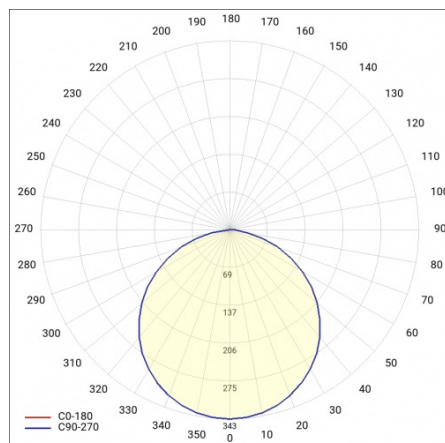

CORIA 11050LM 900MM DALI I KL IP20 ZWIESZANY BIAŁY MAT 840 (100W)

DETAILED CARD

TECHNICAL PARAMETERS TABLE

Nominal power [W]:	100	Colour of the body:	white mat
Light source:	LED module	Dimensions (H/W/T/S) [mm]:	ø900/86
Colour temperature [K]:	4000	Ingress protection:	IP20
Luminous flux [lm]:	11050	DIMM DALI:	yes
Rated power of the luminaire [W]:	114	Mounting version:	suspended
Diffuser type:	OPAL	Working temperature [°C]:	from -17 to +35
Supply voltage [V]:	220-240	Net weight [kg]:	9.800
Frequency [Hz]:	50 - 60	Index:	555336
Luminous efficacy [lm/W]:	96	EAN:	5905963555336
Energy efficiency class:	E	Category type:	downlights
Electrical protection class:	I	CE certificate:	224/2023
Colour rendering index:	>80	Warranty [years]:	5
SDCM:	≤ 3	ETIM class:	EC001743
Power factor:	0.97	Manual:	Download PDF
LED lifespan L70B50 [h]:	115000	Plik LDT:	Download
Diffuser material:	PS		
Material of the body:	powder coated steel		

LIGHT CURVES