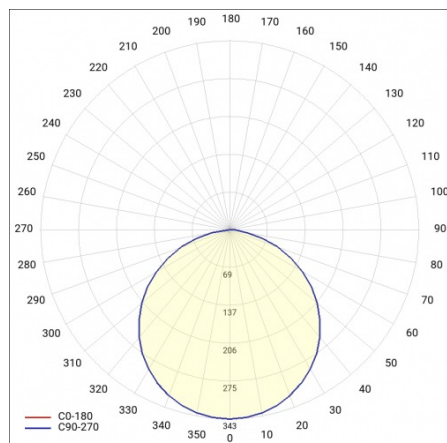

CORIA 10300LM 900MM I KL IP44 CZARNY MAT 830 (100W)

DETAILED CARD

TECHNICAL PARAMETERS TABLE

Nominal power [W]:	100	Colour of the body:	black mat
Light source:	LED module	Dimensions (H/W/T/S) [mm]:	ø900/86
Colour temperature [K]:	3000	Ingress protection:	IP44
Luminous flux [lm]:	10300	Mounting version:	surface
Rated power of the luminaire [W]:	114	Working temperature [°C]:	from -17 to +35
Diffuser type:	OPAL	Net weight [kg]:	9.800
Supply voltage [V]:	220-240	Index:	555367
Frequency [Hz]:	50 - 60	EAN:	5905963555367
Luminous efficacy [lm/W]:	90	Category type:	downlights
Energy efficiency class:	F	CE certificate:	224/2023
Electrical protection class:	I	Warranty [years]:	5
Colour rendering index:	>80	ETIM class:	EC002892
SDCM:	≤ 3	Manual:	Download PDF
Power factor:	0.97	Plik LDT:	Download
LED lifespan L70B50 [h]:	115000		
Diffuser material:	PS		
Material of the body:	powder coated steel		

LIGHT CURVES