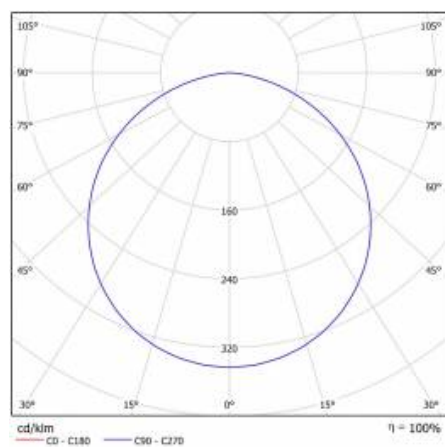

CORIA 10300LM 900MM I KL IP44 CZARNY MAT 830 (100W)

DETAILED CARD

TECHNICAL PARAMETERS TABLE

Light source:	LED module	Diffuser type:	OPAL
Nominal power [W]:	100	Material of the body:	powder coated steel
Rated power of the luminaire [W]:	114	Colour of the body:	black mat
Supply voltage [V]:	220-240	Dimensions (H/W/T/S) [mm]:	ø900/86
Frequency [Hz]:	50 - 60	Ingress protection:	IP44
Luminous flux [lm]:	10300	Mounting version:	surface
Luminous efficacy [lm/W]:	90	Working temperature [°C]:	from -17 to +35
Energy efficiency class:	F	Net weight [kg]:	9.800
Electrical protection class:	I	Index:	555367
Colour temperature [K]:	3000	EAN:	5905963555367
Colour rendering index:	>80	Category type:	downlights
SDCM:	≤ 3	CE certificate:	224/2023
Power factor:	0.97	Warranty [years]:	5
LED lifespan L70B50 [h]:	115000	ETIM class:	EC002892
Diffuser material:	PS	Manual:	Download PDF

LIGHT CURVES