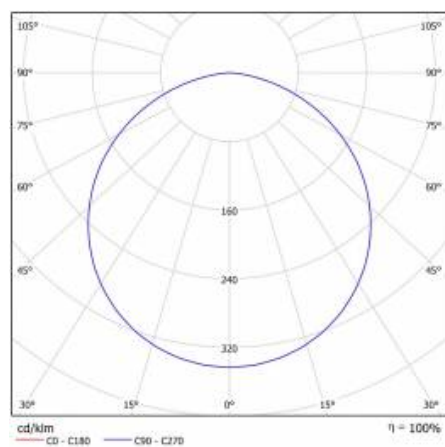

CORIA 10300LM 900MM I KL IP44 BIAŁY MAT 830 (100W)

DETAILED CARD

TECHNICAL PARAMETERS TABLE

Light source:	LED module	Diffuser type:	OPAL
Nominal power [W]:	100	Material of the body:	powder coated steel
Rated power of the luminaire [W]:	114	Colour of the body:	white mat
Supply voltage [V]:	220-240	Dimensions (H/W/T/S) [mm]:	ø900/86
Frequency [Hz]:	50 - 60	Ingress protection:	IP44
Luminous flux [lm]:	10300	Mounting version:	surface
Luminous efficacy [lm/W]:	90	Working temperature [°C]:	from -17 to +35
Energy efficiency class:	F	Net weight [kg]:	9.800
Electrical protection class:	I	Index:	555008
Colour temperature [K]:	3000	EAN:	5905963555008
Colour rendering index:	>80	Category type:	downlights
SDCM:	≤ 3	CE certificate:	224/2023
Power factor:	0.97	Warranty [years]:	5
LED lifespan L70B50 [h]:	115000	ETIM class:	EC002892
Diffuser material:	PS	Manual:	Download PDF

LIGHT CURVES