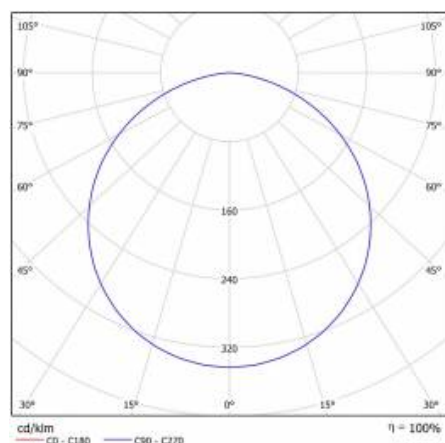

CORIA 10300LM 900MM I KL IP44 BIAŁY MAT 830 (100W)

DETAILED CARD

TECHNICAL PARAMETERS TABLE

Light source:	LED module	Diffuser type:	OPAL
Nominal power [W]:	100	Material of the body:	powder coated steel
Rated power of the luminaire [W]:	114	Colour of the body:	white mat
Supply voltage [V]:	220-240	Dimensions (H/W/T/S) [mm]:	ø900/86
Frequency [Hz]:	50 - 60	Ingress protection:	IP44
Luminous flux [lm]:	10300	Mounting version:	surface
Luminous efficacy [lm/W]:	90	Working temperature [°C]:	from -17 to +35
Energy efficiency class:	F	Net weight [kg]:	9.800
Electrical protection class:	I	Index:	555008
Colour temperature [K]:	3000	EAN:	5905963555008
Colour rendering index:	>80	Category type:	downlights
SDCM:	≤ 3	CE certificate:	224/2023
Power factor:	0.97	Warranty [years]:	5
LED lifespan L70B50 [h]:	115000	ETIM class:	EC002892
Diffuser material:	PS	Manual:	Download PDF

LIGHT CURVES