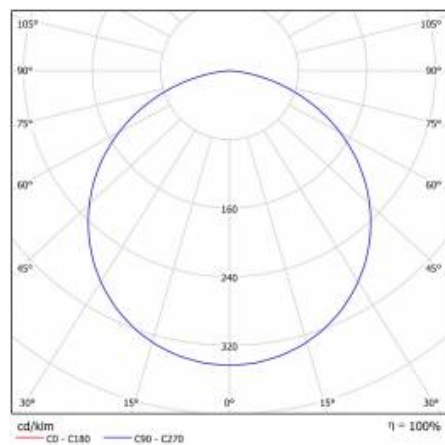

CORIA 10300LM 900MM I KL IP20 ZWIESZANY CZARNY MAT 830 (100W)

DETAILED CARD

TECHNICAL PARAMETERS TABLE

Light source:	LED module	Diffuser type:	OPAL
Nominal power [W]:	100	Material of the body:	powder coated steel
Rated power of the luminaire [W]:	114	Colour of the body:	black mat
Supply voltage [V]:	220-240	Dimensions (H/W/T/S) [mm]:	ø900/86
Frequency [Hz]:	50 - 60	Ingress protection:	IP20
Luminous flux [lm]:	10300	Mounting version:	suspended
Luminous efficacy [lm/W]:	90	Working temperature [°C]:	from -17 to +35
Energy efficiency class:	F	Net weight [kg]:	9.800
Electrical protection class:	I	Index:	555459
Colour temperature [K]:	3000	EAN:	5905963555459
Colour rendering index:	>80	Category type:	downlights
SDCM:	≤ 3	CE certificate:	224/2023
Power factor:	0.97	Warranty [years]:	5
LED lifespan L70B50 [h]:	115000	ETIM class:	EC001743
Diffuser material:	PS	Manual:	Download PDF

LIGHT CURVES