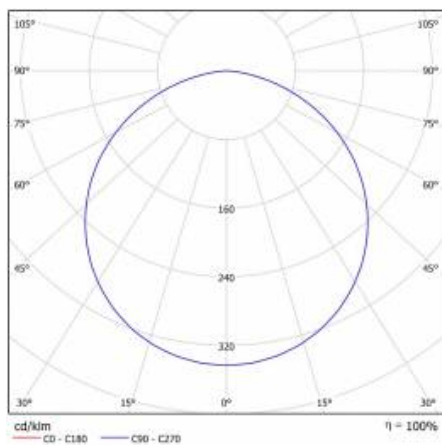

CORIA 10300LM 900MM I KL IP20 ZWIESZANY CZARNY MAT 830 (100W)

DETAILED CARD

TECHNICAL PARAMETERS TABLE

Light source:	LED module	Diffuser type:	OPAL
Nominal power [W]:	100	Material of the body:	powder coated steel
Rated power of the luminaire [W]:	114	Colour of the body:	black mat
Supply voltage [V]:	220-240	Dimensions (H/W/T/S) [mm]:	ø900/86
Frequency [Hz]:	50 - 60	Ingress protection:	IP20
Luminous flux [lm]:	10300	Mounting version:	suspended
Luminous efficacy [lm/W]:	90	Working temperature [°C]:	from -17 to +35
Energy efficiency class:	F	Net weight [kg]:	9.800
Electrical protection class:	I	Index:	555459
Colour temperature [K]:	3000	EAN:	5905963555459
Colour rendering index:	>80	Category type:	downlights
SDCM:	≤ 3	CE certificate:	224/2023
Power factor:	0.97	Warranty [years]:	5
LED lifespan L70B50 [h]:	115000	ETIM class:	EC001743
Diffuser material:	PS	Manual:	Download PDF

LIGHT CURVES