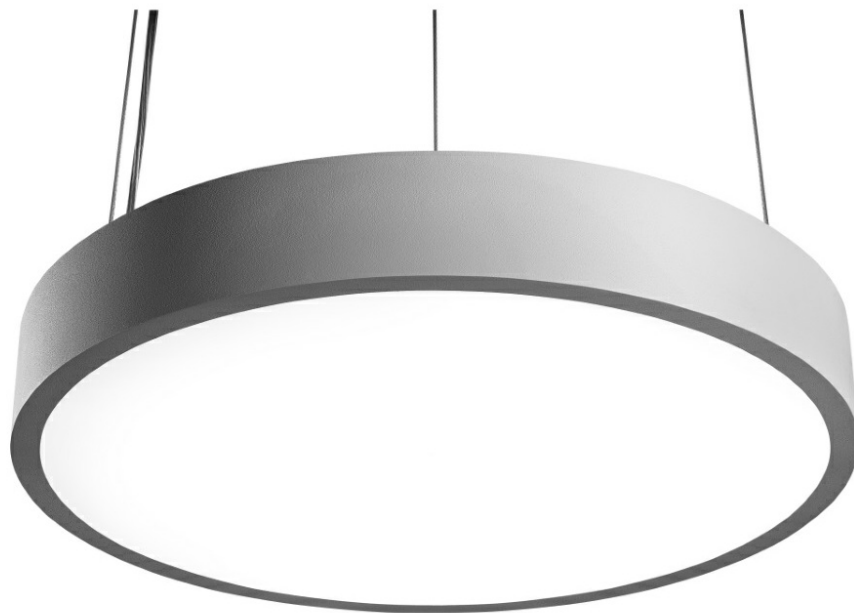

# CORIA 10300LM 900MM I KL IP20 ZWIESZANY CZARNY MAT 830 (100W)

DETAILED CARD

## CHARACTERISTICS

Round LED luminaire with a big diameter and an integrated energy-saving light source guarantees high luminous flux and even light distribution. Its body is made of white powder coated steel, and the diffuser is made of opal PMMA. It works perfectly while designing new applications as well as replacing traditional luminaires with energy-saving LED solutions. Suspension and electrical cords are not included (available as accessories).

## APPLICATION

Luminaire is dedicated for indoor use. Due to good lighting of the surface and even light distribution, it is particularly well-suited to be used as the main light source in representative rooms and passageways.

## TECHNICAL PARAMETERS TABLE

Nominal power [W]:	100	Colour of the body:	black mat
Light source:	LED module	Dimensions (H/W/T/S) [mm]:	ø900/86
Colour temperature [K]:	3000	Ingress protection:	IP20
Luminous flux [lm]:	10300	Mounting version:	suspended
Rated power of the luminaire [W]:	114	Working temperature [°C]:	from -17 to +35
Diffuser type:	OPAL	Net weight [kg]:	9.800
Supply voltage [V]:	220-240	Index:	555459
Frequency [Hz]:	50 - 60	EAN:	5905963555459
Luminous efficacy [lm/W]:	90	Category type:	downlights
Energy efficiency class:	F	CE certificate:	<a href="#">224/2023</a>
Electrical protection class:	I	Warranty [years]:	5
Colour rendering index:	>80	ETIM class:	EC001743
SDCM:	≤ 3	Manual:	<a href="#">Download PDF</a>
Power factor:	0.97	Plik LDT:	
LED lifespan L70B50 [h]:	115000		
Diffuser material:	PS		
Material of the body:	powder coated steel		