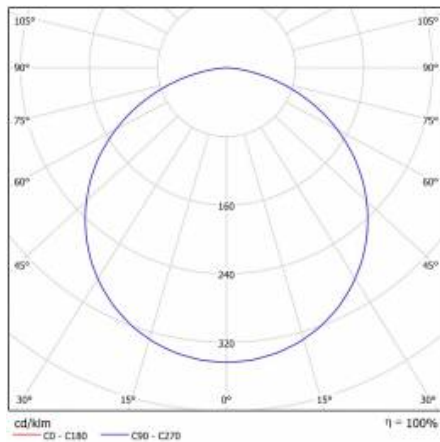

CORIA 10300LM 900MM I KL IP20 ZWIESZANY BIAŁY MAT 830 (100W)

DETAILED CARD

TECHNICAL PARAMETERS TABLE

Light source:	LED module	Diffuser type:	OPAL
Nominal power [W]:	100	Material of the body:	powder coated steel
Rated power of the luminaire [W]:	114	Colour of the body:	white mat
Supply voltage [V]:	220-240	Dimensions (H/W/T/S) [mm]:	ø900/86
Frequency [Hz]:	50 - 60	Ingress protection:	IP20
Luminous flux [lm]:	10300	Mounting version:	suspended
Luminous efficacy [lm/W]:	90	Working temperature [°C]:	from -17 to +35
Energy efficiency class:	F	Net weight [kg]:	9.800
Electrical protection class:	I	Index:	555091
Colour temperature [K]:	3000	EAN:	5905963555091
Colour rendering index:	>80	Category type:	downlights
SDCM:	≤ 3	CE certificate:	224/2023
Power factor:	0.97	Warranty [years]:	5
LED lifespan L70B50 [h]:	115000	ETIM class:	EC001743
Diffuser material:	PS	Manual:	Download PDF

LIGHT CURVES