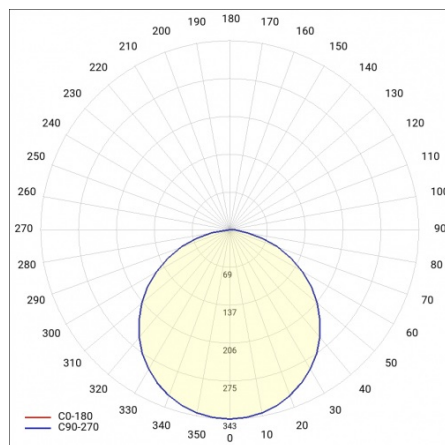

CORIA 10300LM 900MM DALI I KL IP44 CZARNY MAT 830 (100W)

DETAILED CARD

TECHNICAL PARAMETERS TABLE

Nominal power [W]:	100	Colour of the body:	black mat
Light source:	LED module	Dimensions (H/W/T/S) [mm]:	ø900/86
Colour temperature [K]:	3000	Ingress protection:	IP44
Luminous flux [lm]:	10300	DIMM DALI:	yes
Rated power of the luminaire [W]:	114	Mounting version:	surface
Diffuser type:	OPAL	Working temperature [°C]:	from -17 to +35
Supply voltage [V]:	220-240	Net weight [kg]:	9.800
Frequency [Hz]:	50 - 60	Index:	555428
Luminous efficacy [lm/W]:	90	EAN:	5905963555428
Energy efficiency class:	F	Category type:	downlights
Electrical protection class:	I	CE certificate:	224/2023
Colour rendering index:	>80	Warranty [years]:	5
SDCM:	≤ 3	ETIM class:	EC002892
Power factor:	0.97	Manual:	Download PDF
LED lifespan L70B50 [h]:	115000	Plik LDT:	Download
Diffuser material:	PS		
Material of the body:	powder coated steel		

LIGHT CURVES